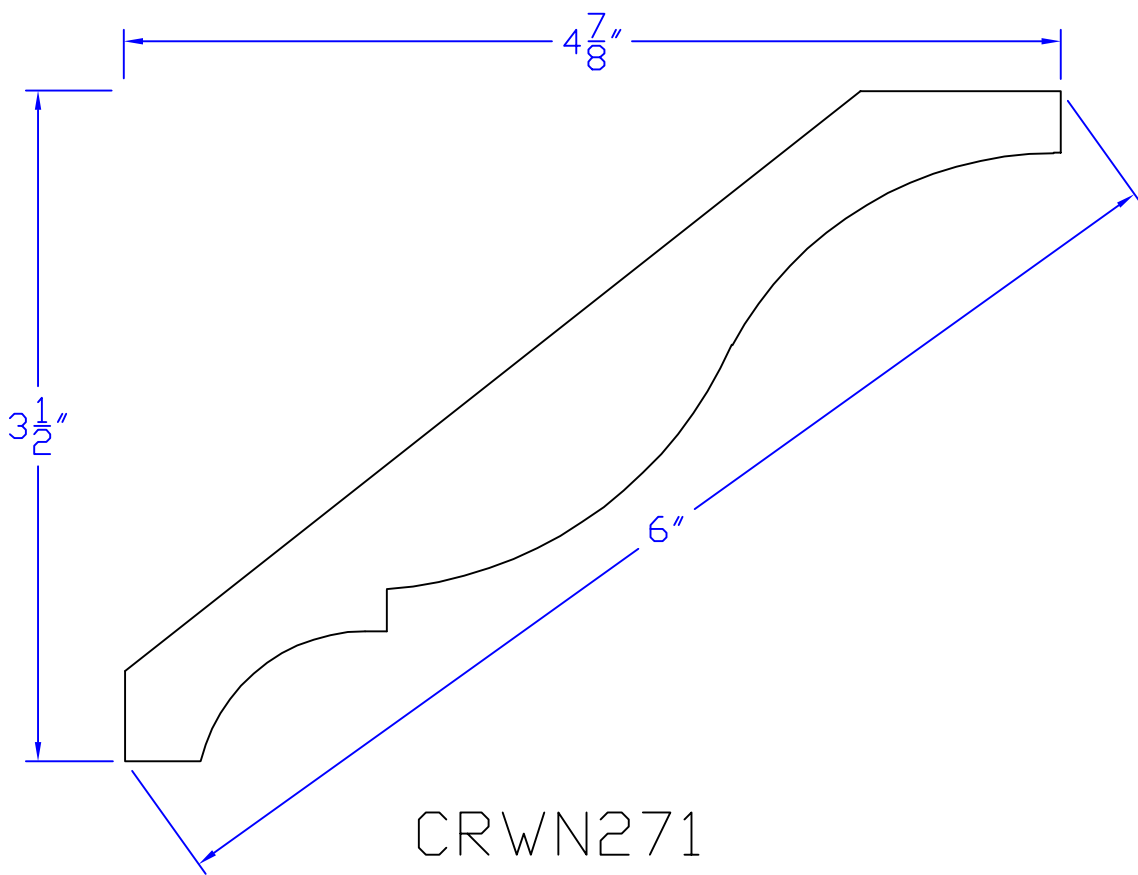

Creative Woodworking N.W., Inc.

1036 S.E. Taylor * Portland, Oregon 97214
Phone:(503) 230-9265 * Fax:(503) 232-9082
www.Creativewoodworkingnw.com

CRWN271
7/8" x 6"