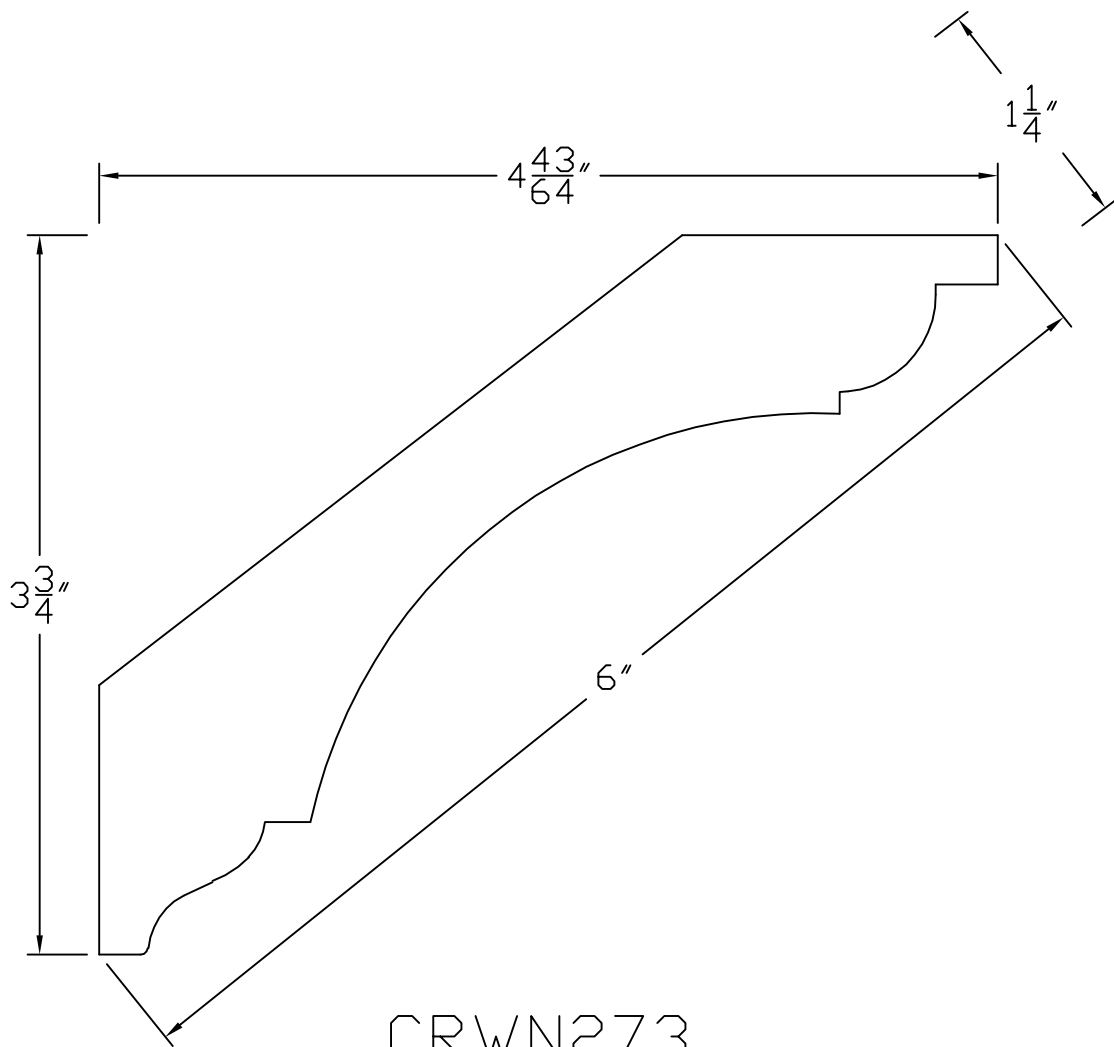

# Creative Woodworking N.W., Inc.

1036 S.E. Taylor \* Portland, Oregon 97214  
Phone:(503) 230-9265 \* Fax:(503) 232-9082  
www.Creativewoodworkingnw.com

CRWN273  
1-1/4" x 6"