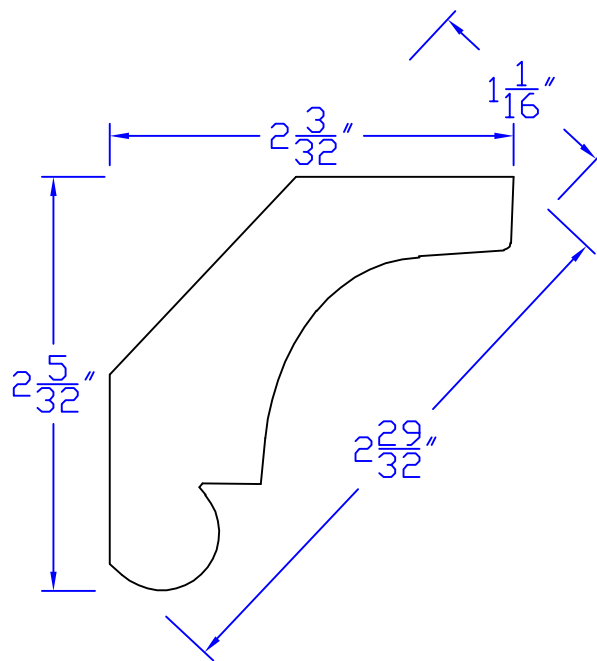

# Creative Woodworking N.W., Inc.

1036 S.E. Taylor \* Portland, Oregon 97214

Phone:(503) 230-9265 \* Fax:(503) 232-9082

www.Creativewoodworkingnw.com

CRWN291

1-1/16" x 2-29/32"