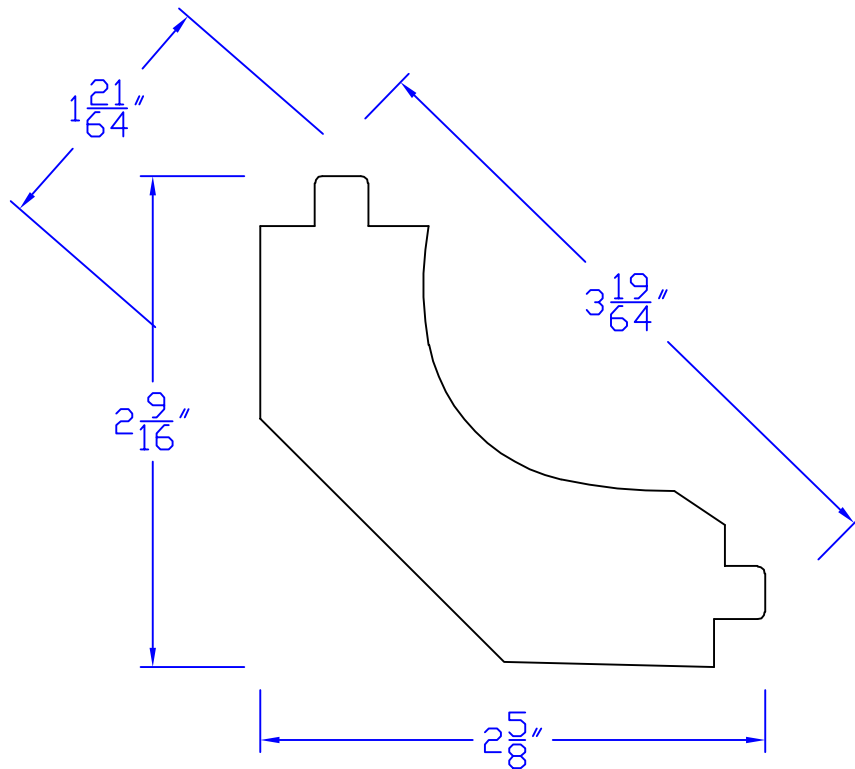

# Creative Woodworking N.W., Inc.

1036 S.E. Taylor \* Portland, Oregon 97214  
Phone:(503) 230-9265 \* Fax:(503) 232-9082  
www.Creativewoodworkingnw.com

CRWN296  
1- $21/64$ " x 3- $19/64$ "