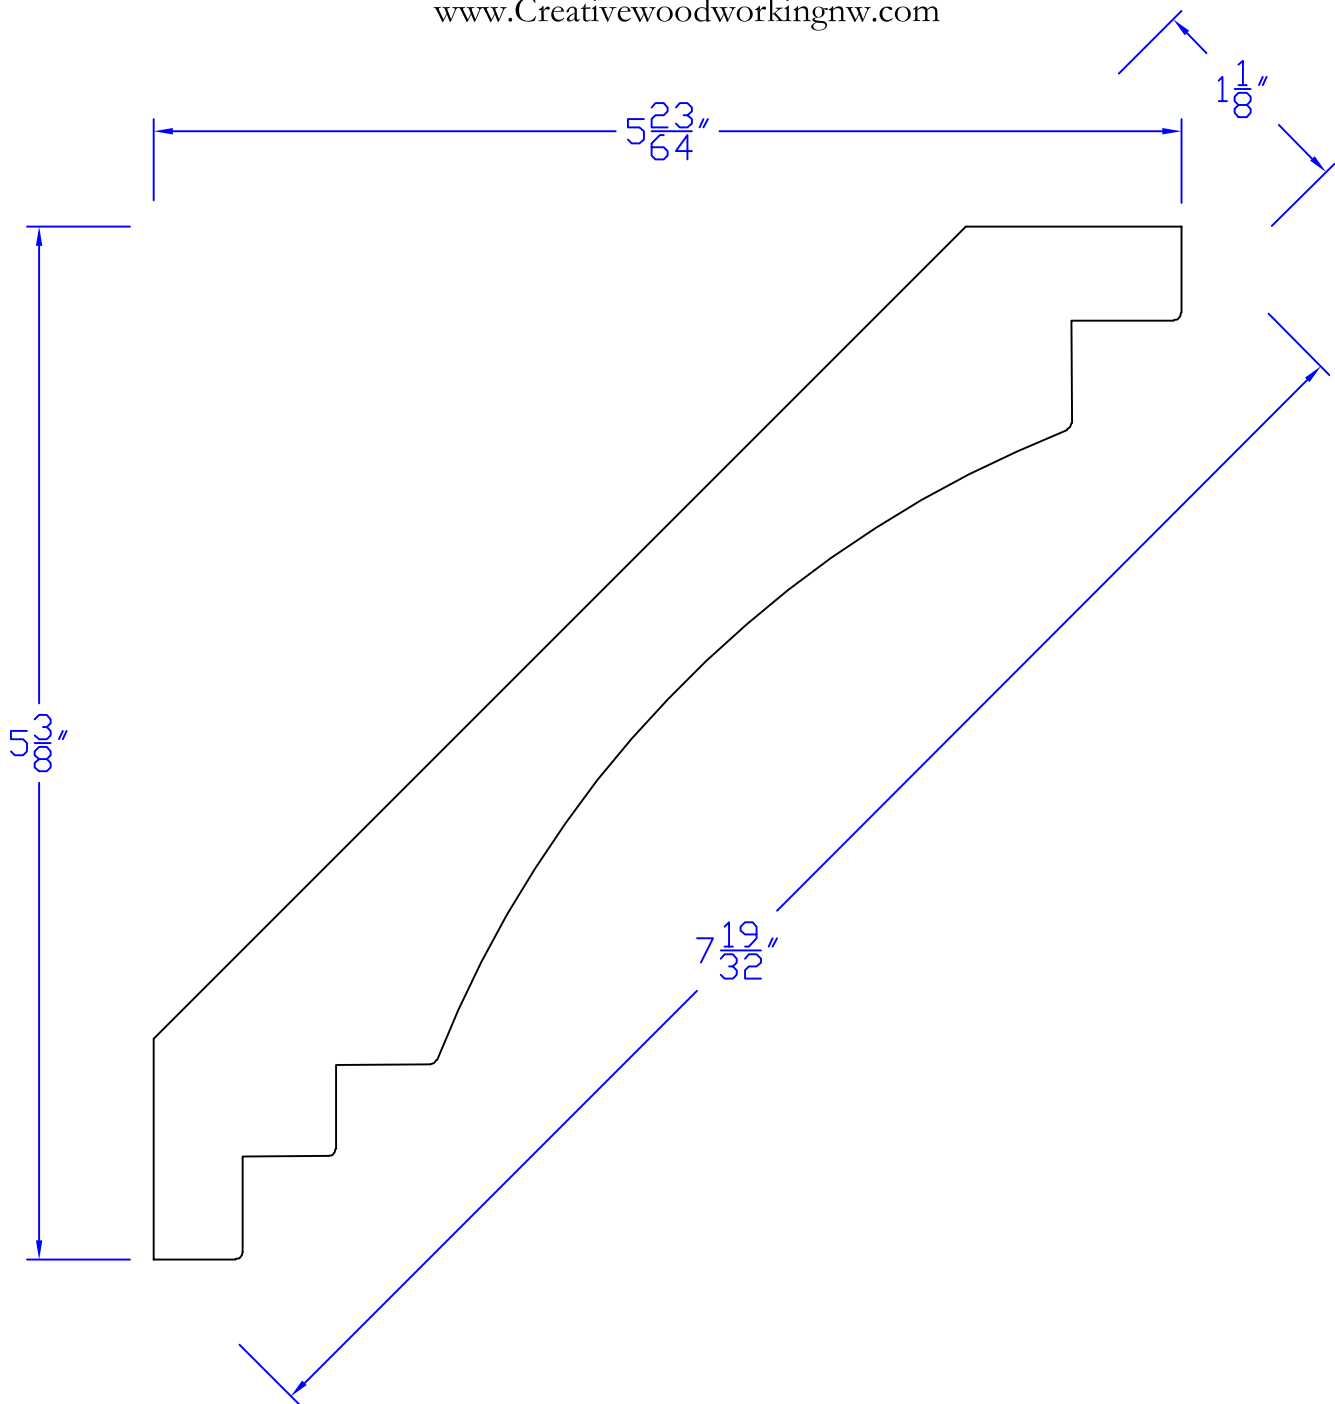

Creative Woodworking N.W., Inc.

1036 S.E. Taylor * Portland, Oregon 97214
Phone:(503) 230-9265 * Fax:(503) 232-9082
www.Creativewoodworkingnw.com

CRWN297

$1 - 1/8$ '' x $7 - 19/32$ ''