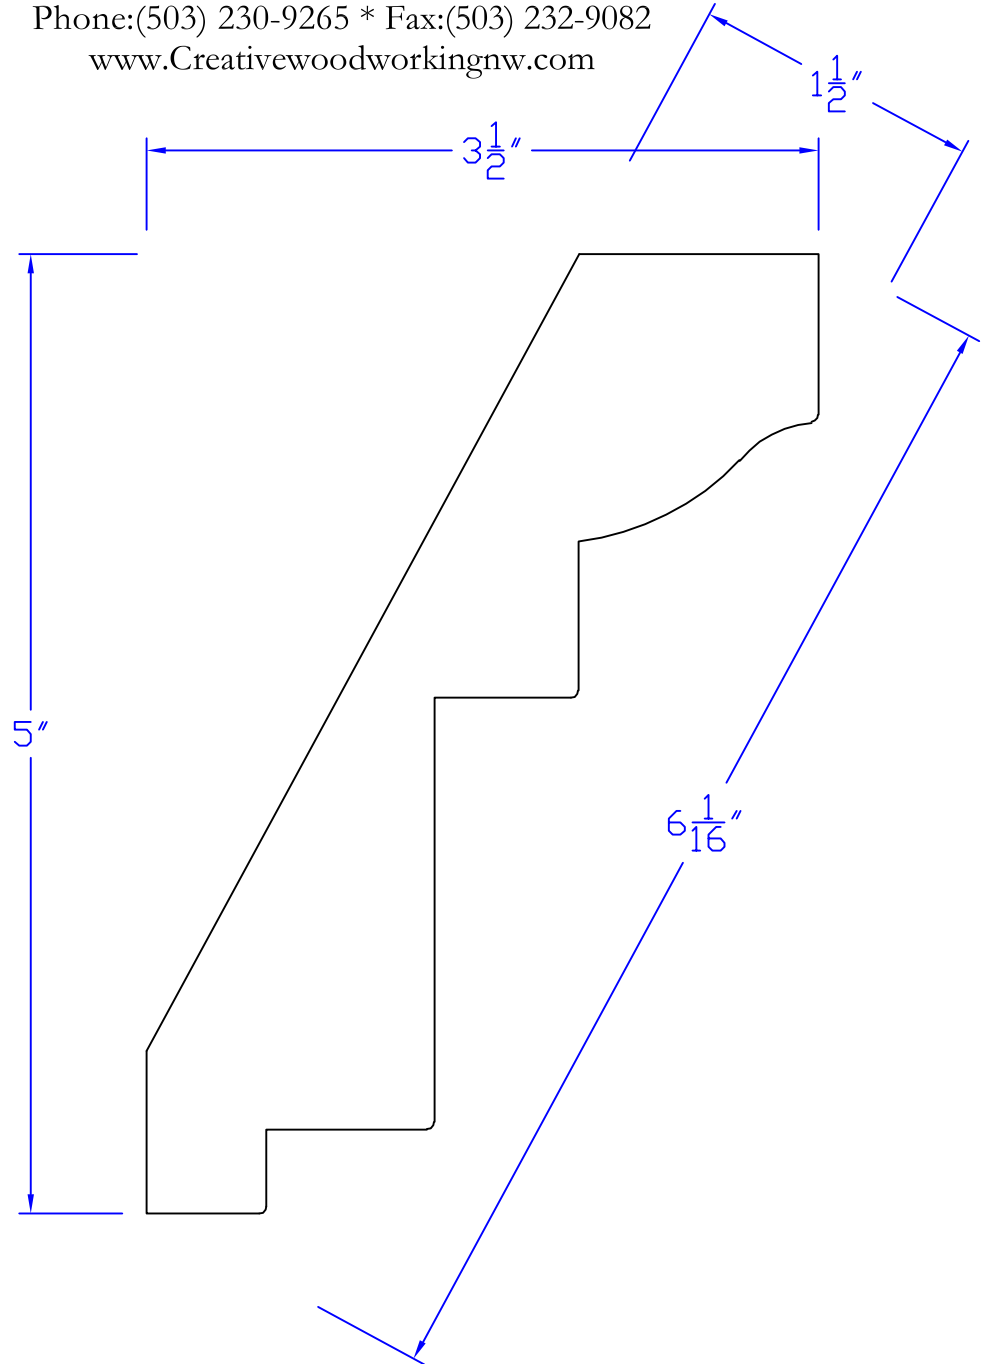

Creative Woodworking N.W., Inc.

1036 S.E. Taylor * Portland, Oregon 97214
Phone:(503) 230-9265 * Fax:(503) 232-9082
www.Creativewoodworkingnw.com

CRWN298

$1-1/2'' \times 6-1/16''$