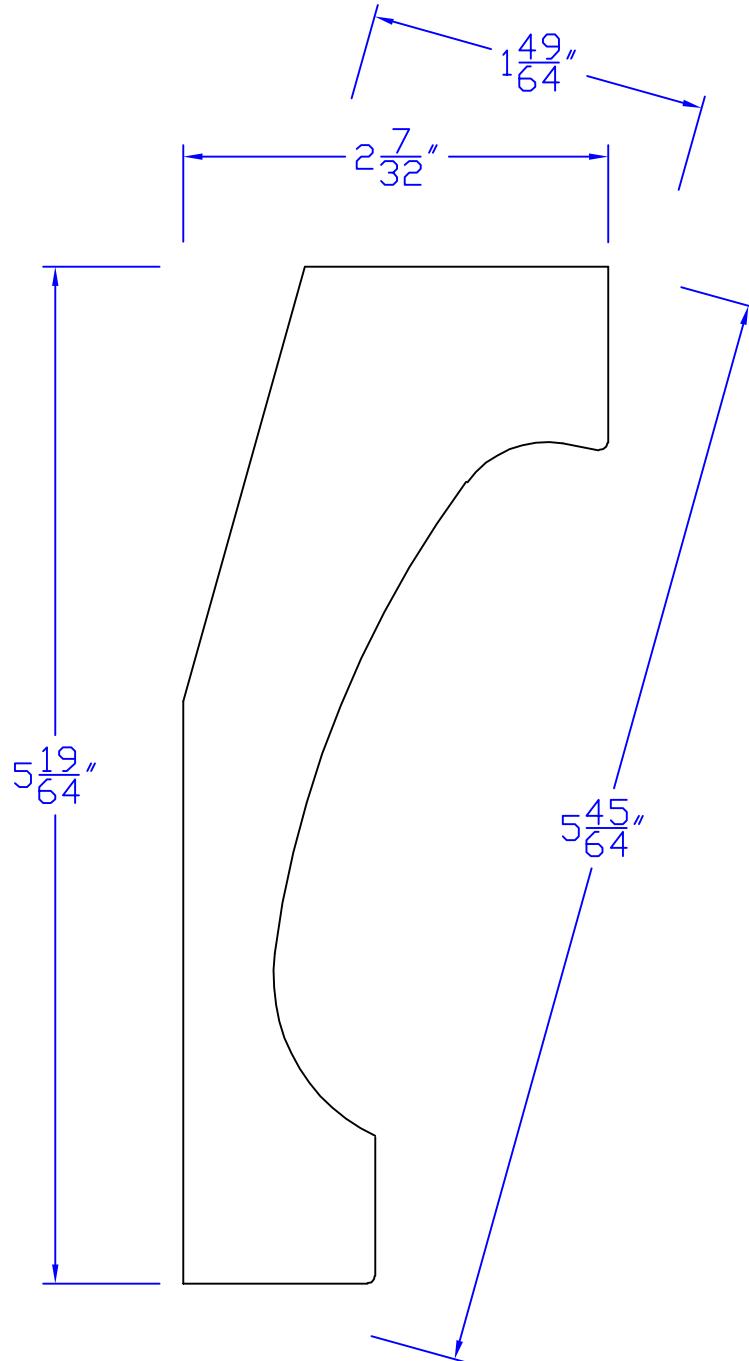

Creative Woodworking N.W., Inc.

1036 S.E. Taylor * Portland, Oregon 97214
Phone:(503) 230-9265 * Fax:(503) 232-9082
www.Creativewoodworkingnw.com

CRWN299

$1-49/64$ " x $5-45/64$ "

©2007 Creative Woodworking N. W., Inc. All Rights Reserved