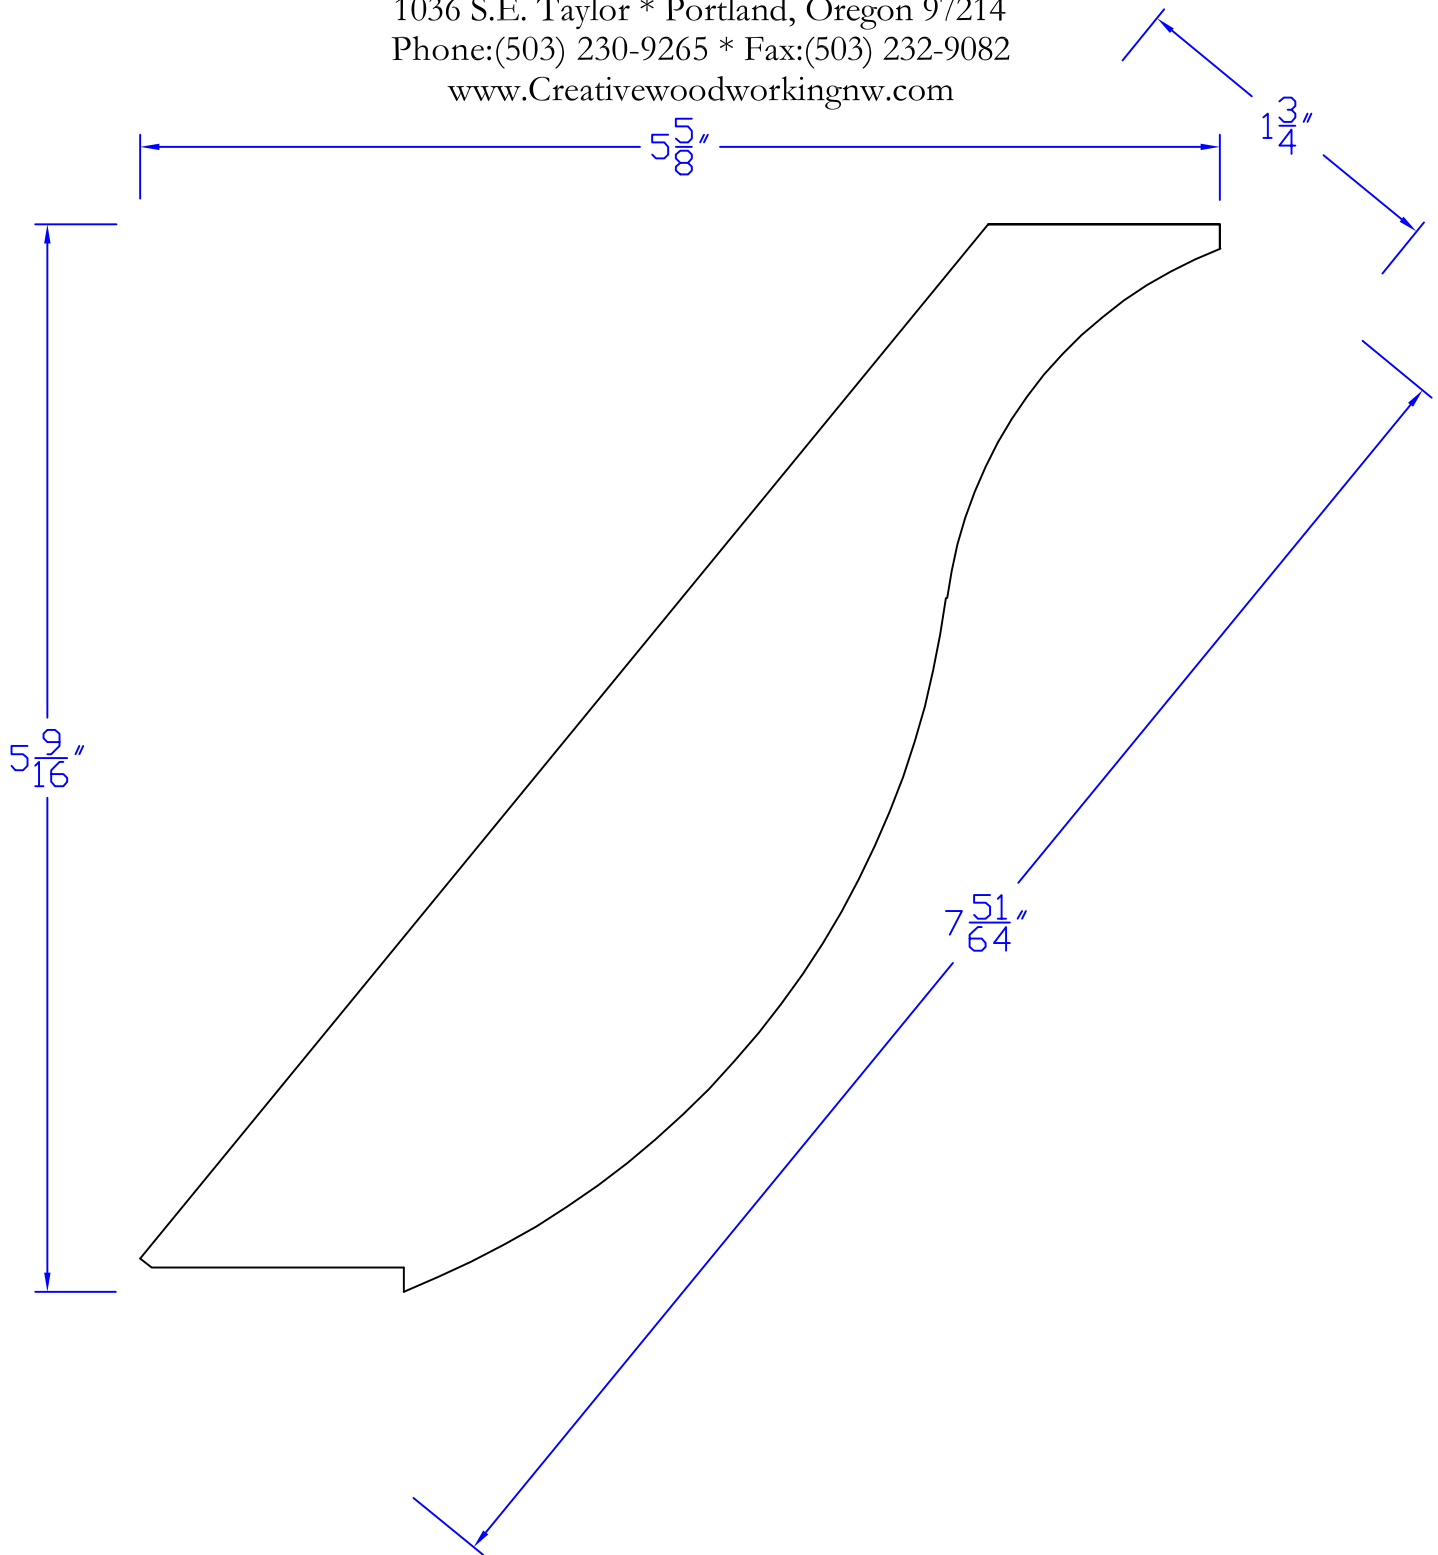

Creative Woodworking N.W., Inc.

1036 S.E. Taylor * Portland, Oregon 97214
Phone:(503) 230-9265 * Fax:(503) 232-9082
www.Creativewoodworkingnw.com

CRWN303
1-3/4" x 7-51/64"

©2007 Creative Woodworking N. W., Inc. All Rights Reserved