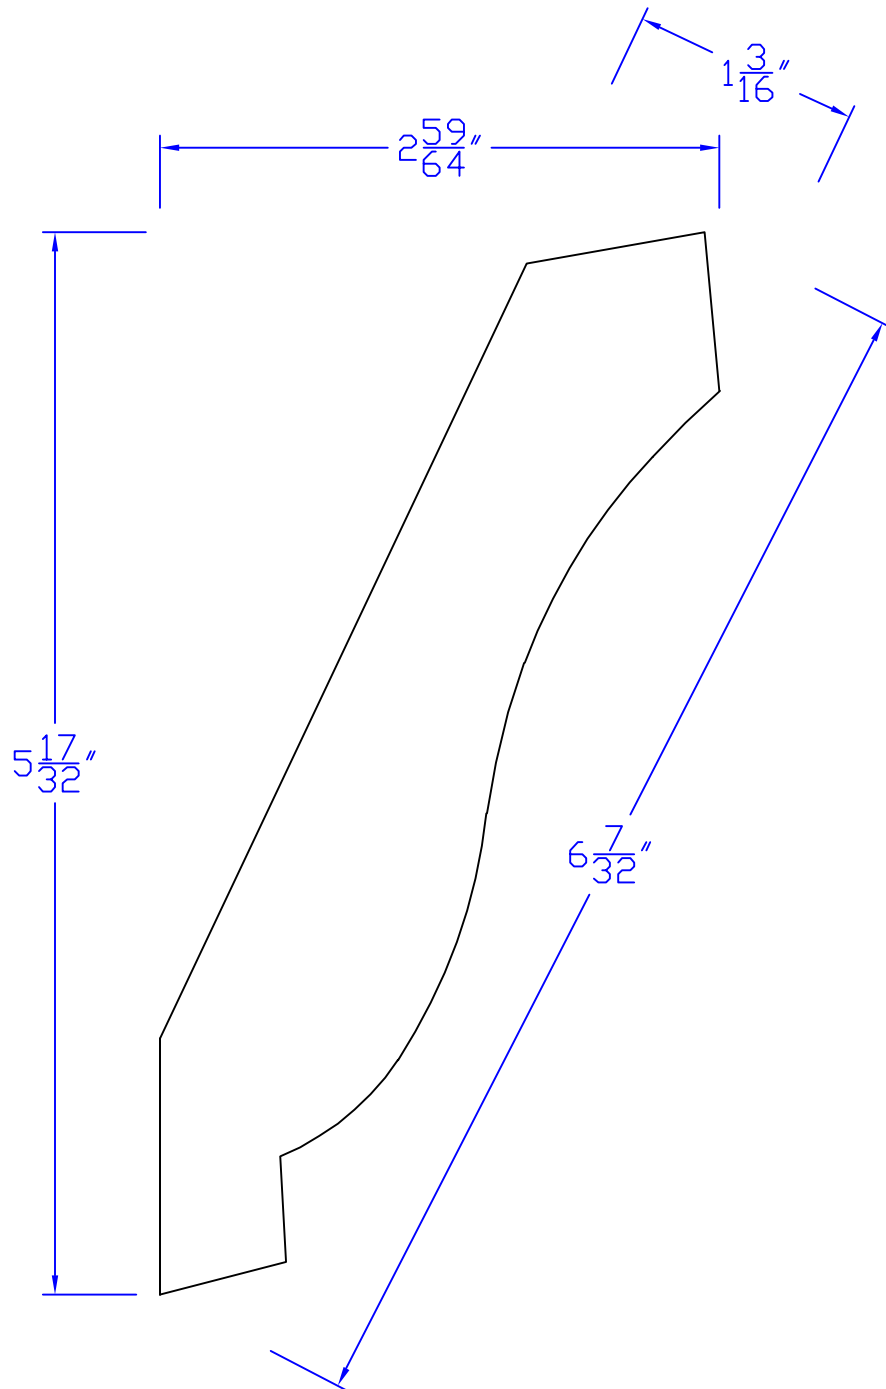

Creative Woodworking N.W., Inc.

1036 S.E. Taylor * Portland, Oregon 97214
Phone:(503) 230-9265 * Fax:(503) 232-9082
www.Creativewoodworkingnw.com

CRWN305
 $1-3/16$ " x $6-7/32$ "