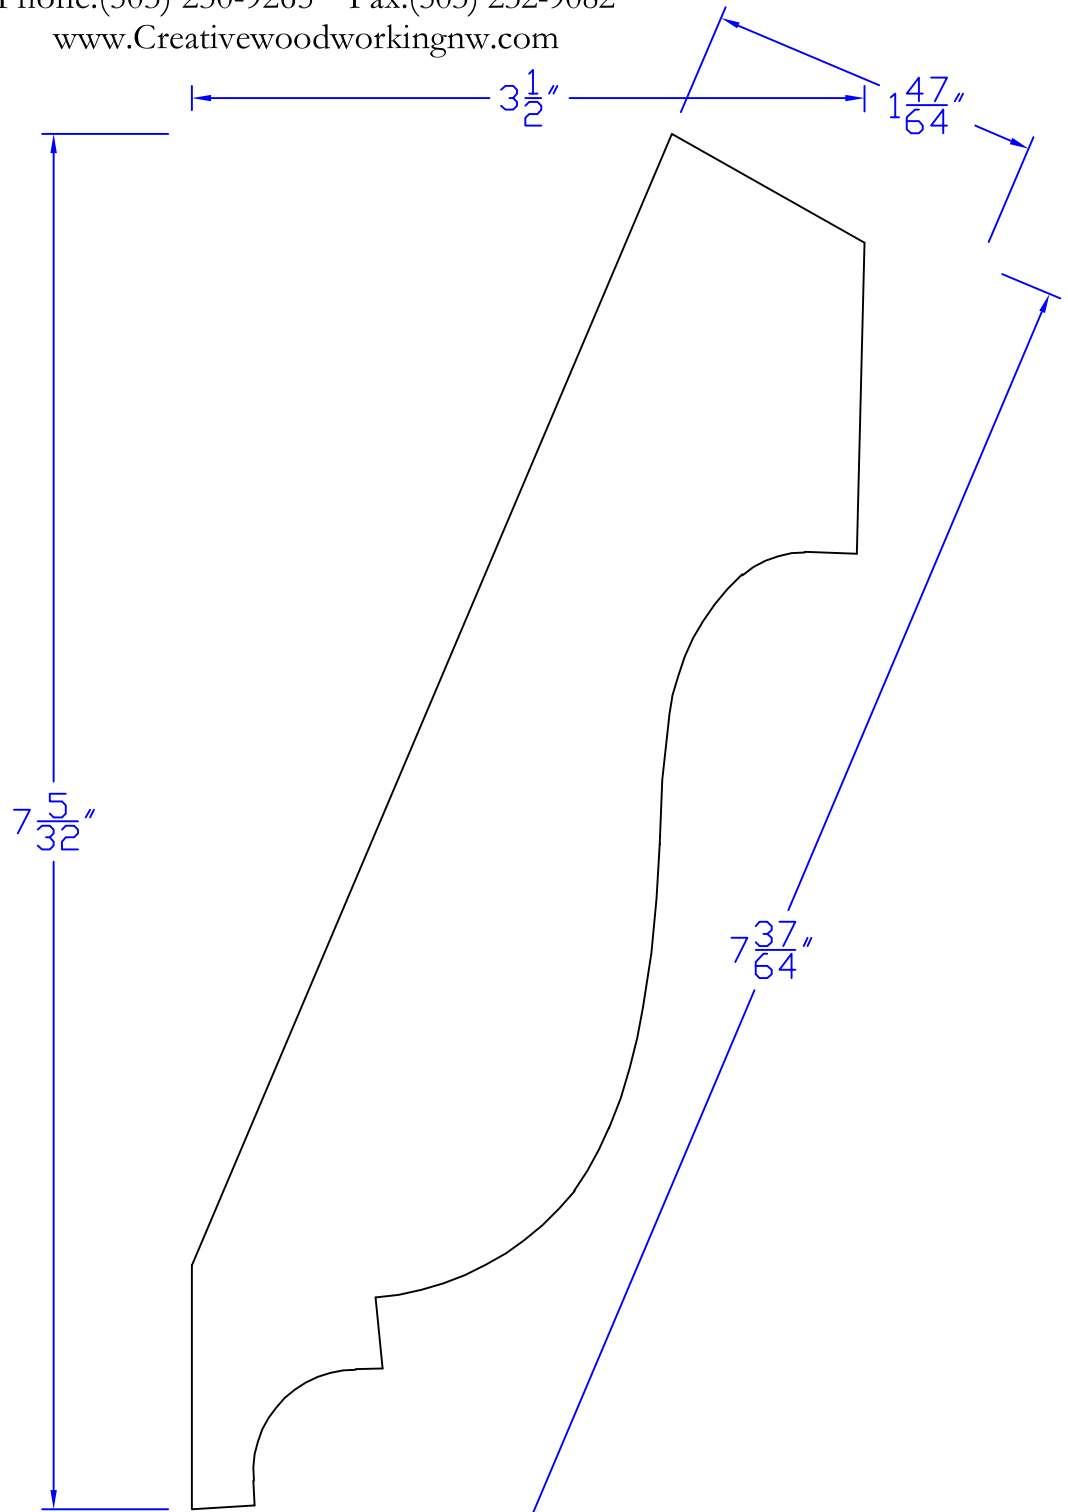

Creative Woodworking N.W., Inc.

1036 S.E. Taylor * Portland, Oregon 97214
Phone:(503) 230-9265 * Fax:(503) 232-9082
www.Creativewoodworkingnw.com

CRWN313

1 - $47/64''$ x $7 - 37/64''$