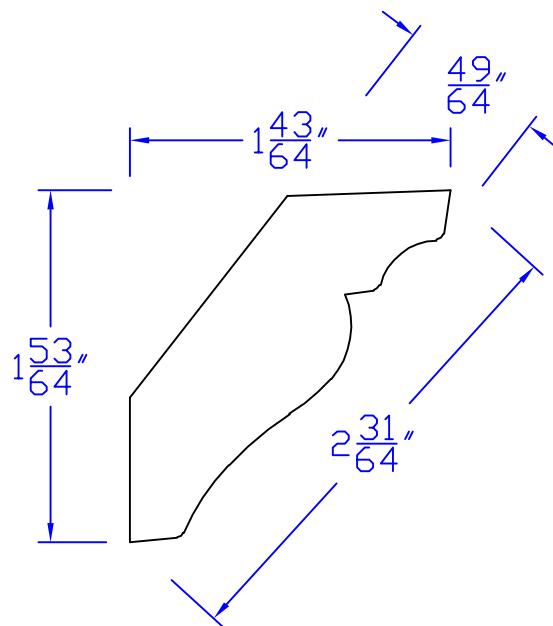

# Creative Woodworking N.W., Inc.

1036 S.E. Taylor \* Portland, Oregon 97214  
Phone:(503) 230-9265 \* Fax:(503) 232-9082  
www.Creativewoodworkingnw.com

CRWN320  
 $49/64$ " x  $2-31/64$ "