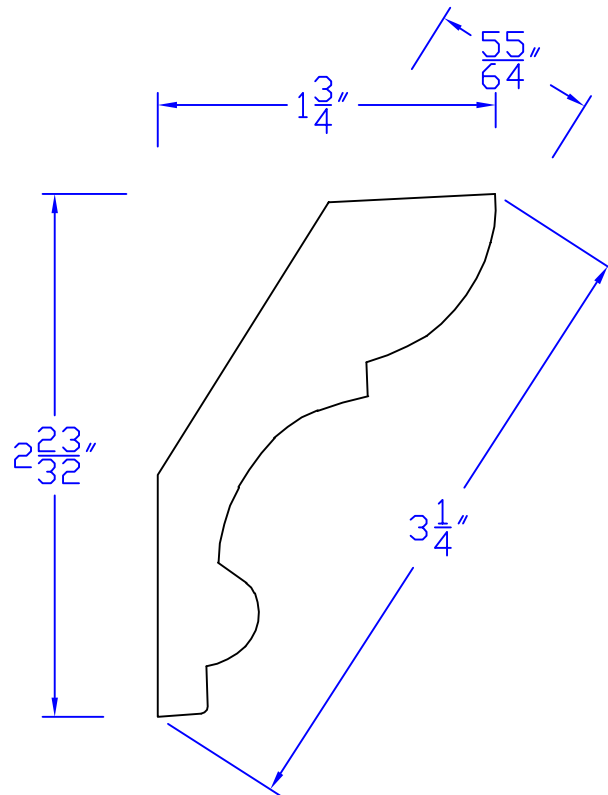

# Creative Woodworking N.W., Inc.

1036 S.E. Taylor \* Portland, Oregon 97214  
Phone:(503) 230-9265 \* Fax:(503) 232-9082  
www.Creativewoodworkingnw.com

CRWN321  
 $\frac{55}{64}$ " x  $3\frac{1}{4}$ "