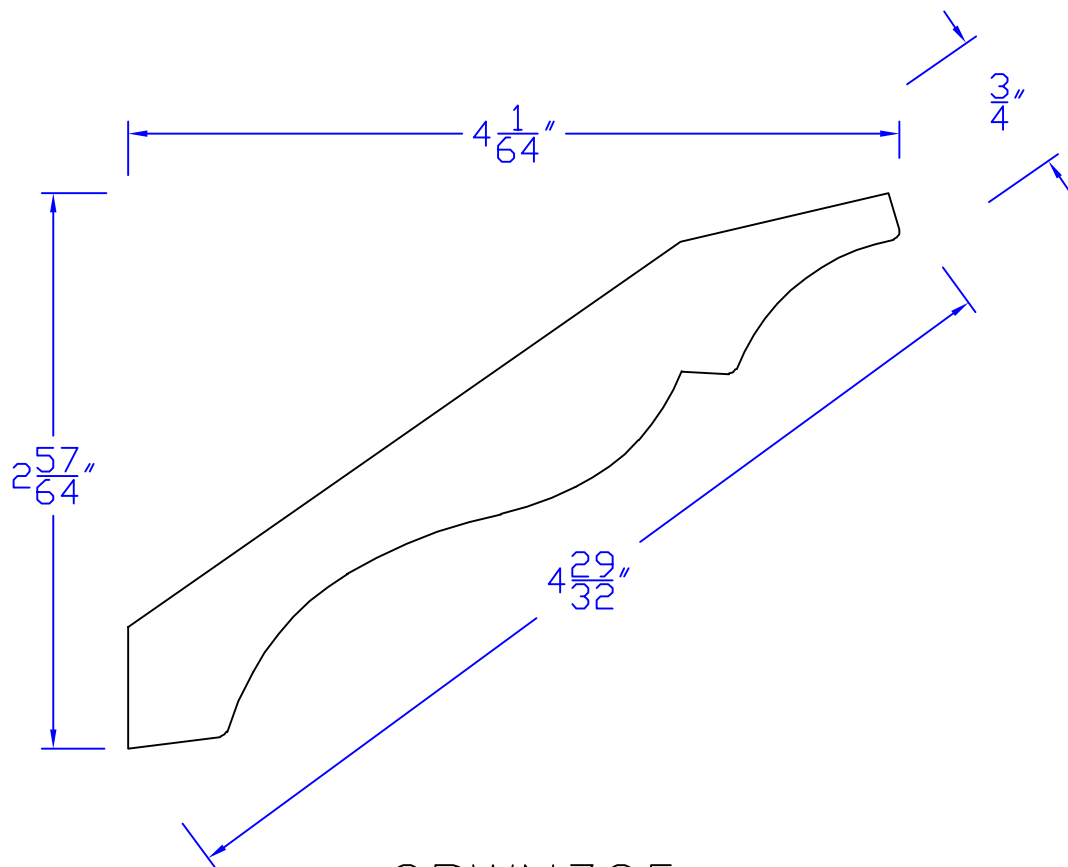

Creative Woodworking N.W., Inc.

1036 S.E. Taylor * Portland, Oregon 97214
Phone:(503) 230-9265 * Fax:(503) 232-9082
www.Creativewoodworkingnw.com

CRWN325

$\frac{3}{4}$ " x $4\frac{29}{32}$ "