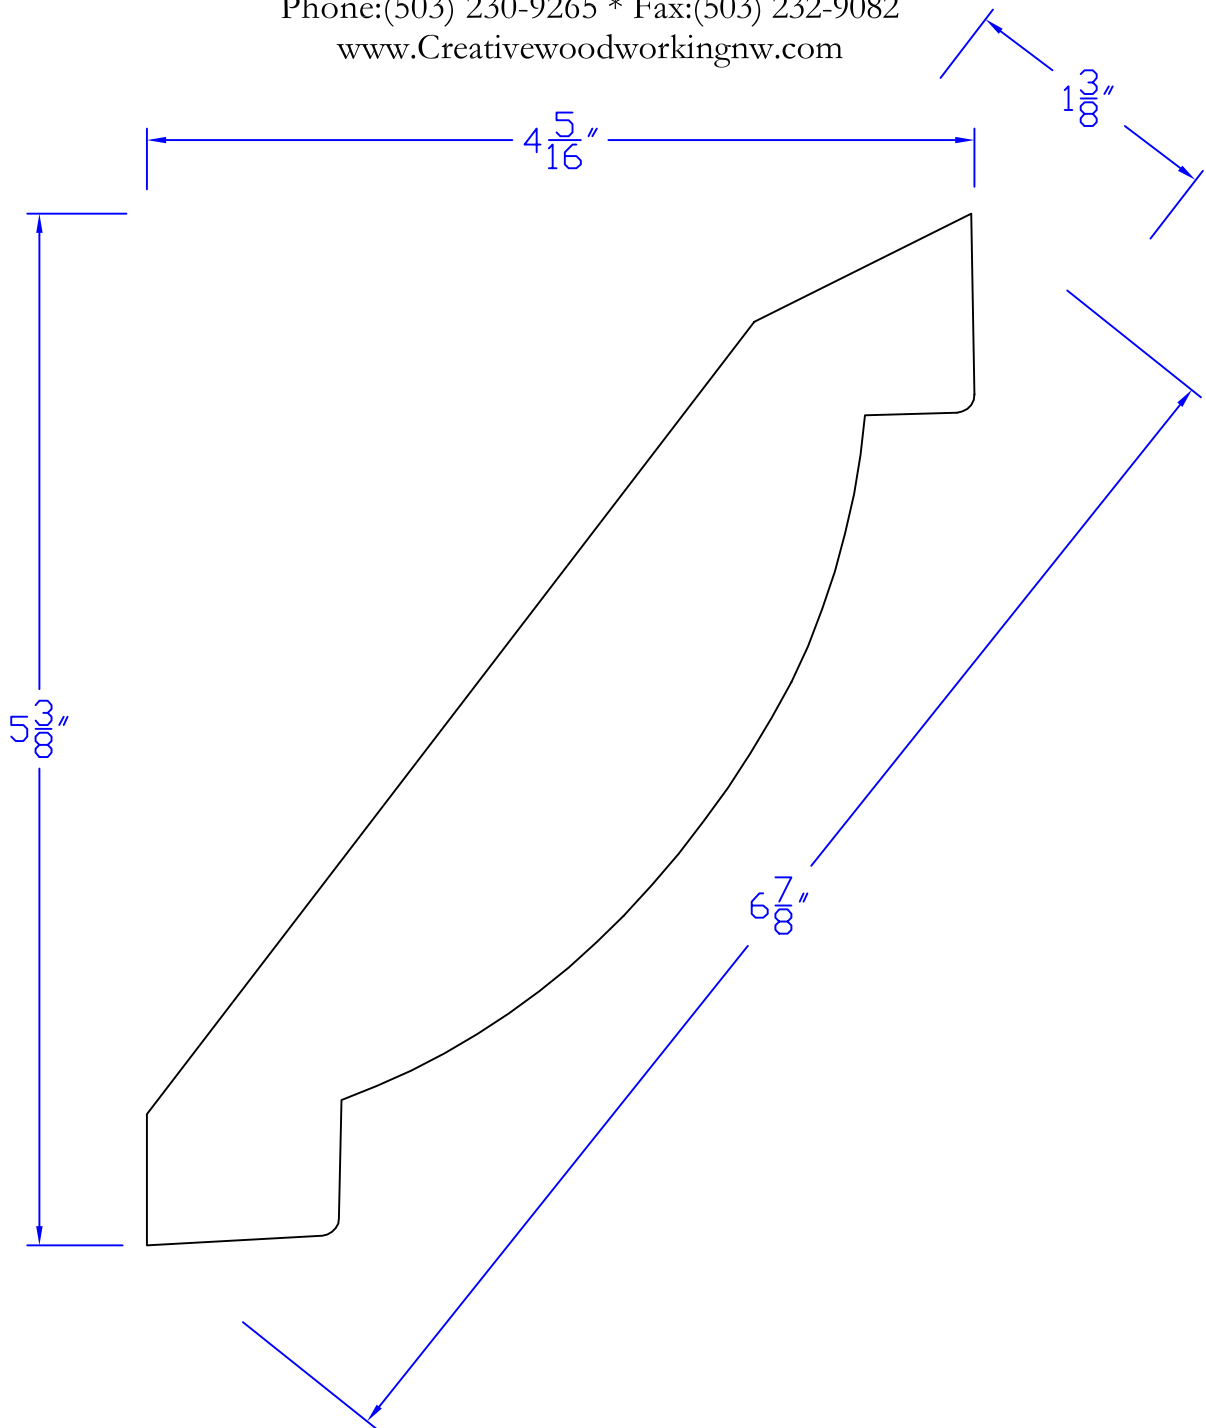

Creative Woodworking N.W., Inc.

1036 S.E. Taylor * Portland, Oregon 97214
Phone:(503) 230-9265 * Fax:(503) 232-9082
www.Creativewoodworkingnw.com

CRWN328
1-3/8" x 6-7/8"