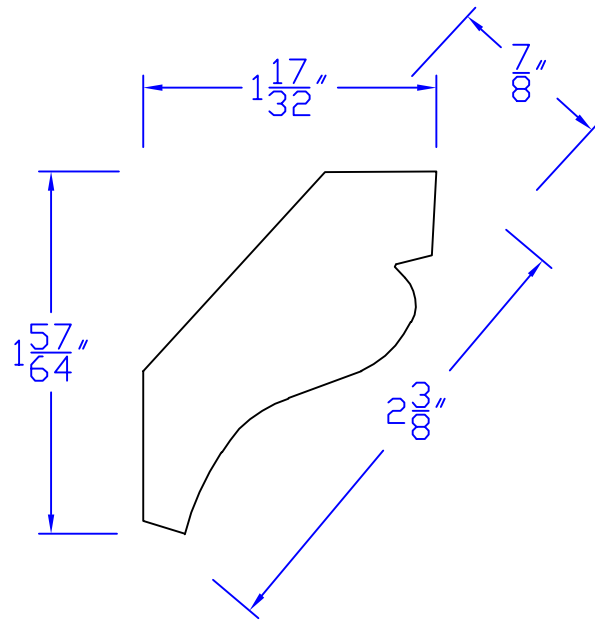

Creative Woodworking N.W., Inc.

1036 S.E. Taylor * Portland, Oregon 97214
Phone:(503) 230-9265 * Fax:(503) 232-9082
www.Creativewoodworkingnw.com

CRWN329
 $7/8$ " x $2-3/8$ "