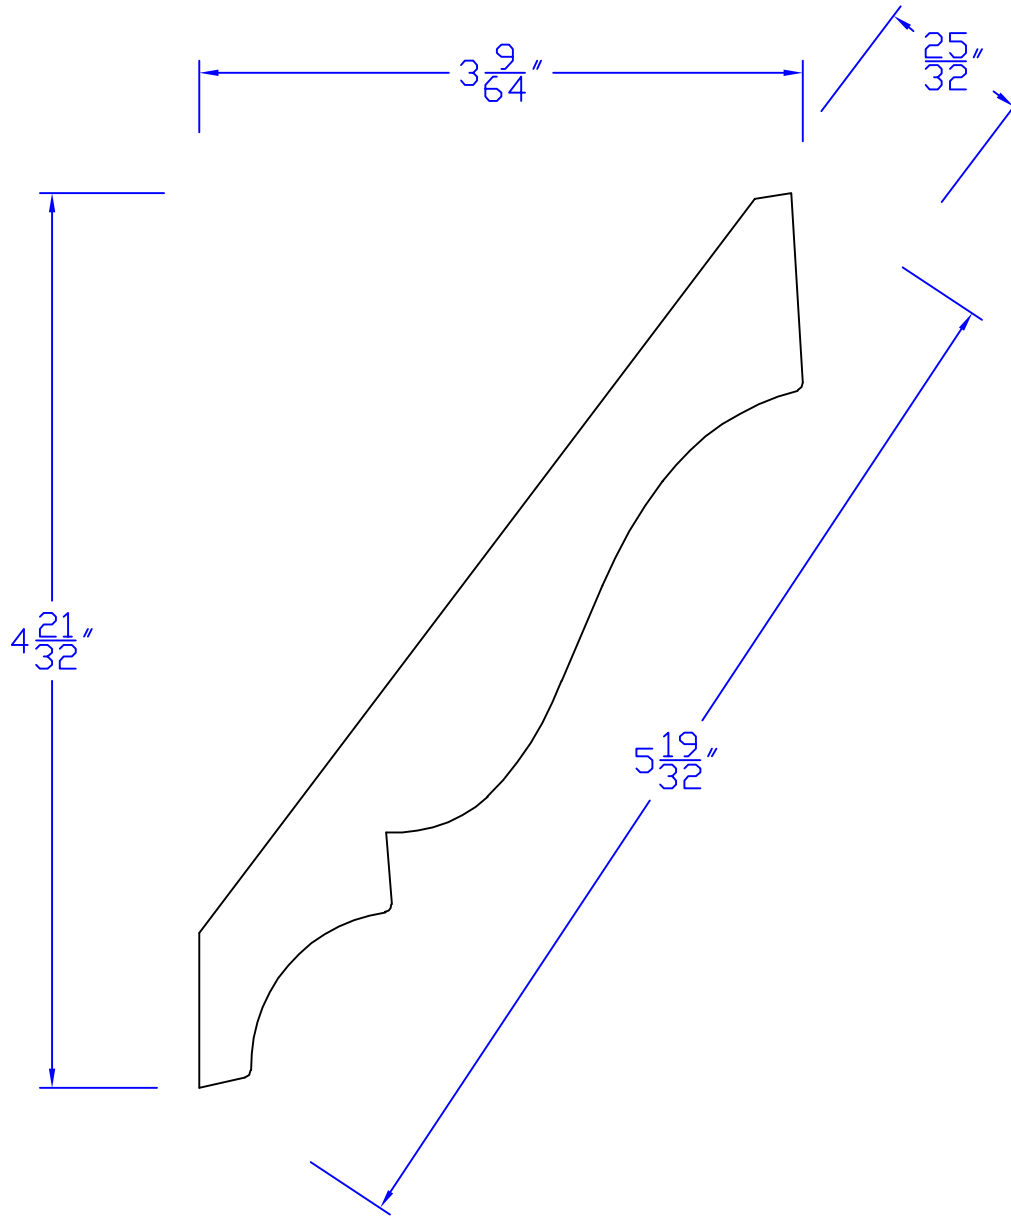

# Creative Woodworking N.W., Inc.

1036 S.E. Taylor \* Portland, Oregon 97214  
Phone:(503) 230-9265 \* Fax:(503) 232-9082  
www.Creativewoodworkingnw.com

CRWN335  
 $25/32$ " x  $5-19/32$ "