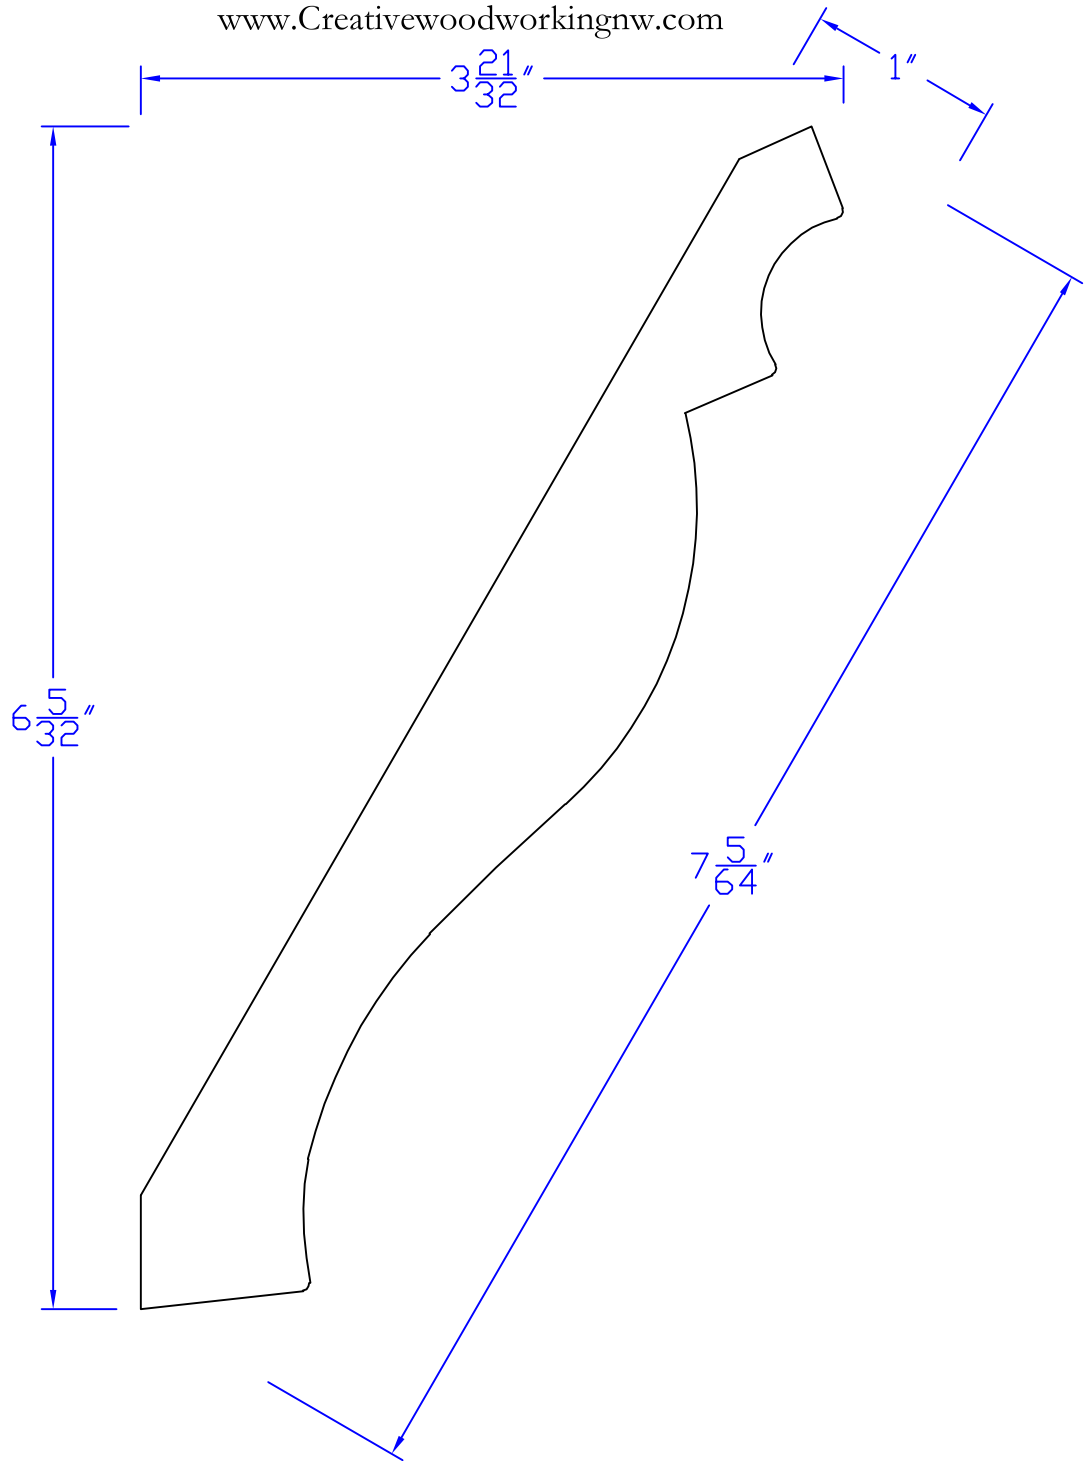

# Creative Woodworking N.W., Inc.

1036 S.E. Taylor \* Portland, Oregon 97214  
Phone:(503) 230-9265 \* Fax:(503) 232-9082  
www.Creativewoodworkingnw.com

CRWN336

1" x  $5-7/64$ "

©2007 Creative Woodworking N. W., Inc. All Rights Reserved