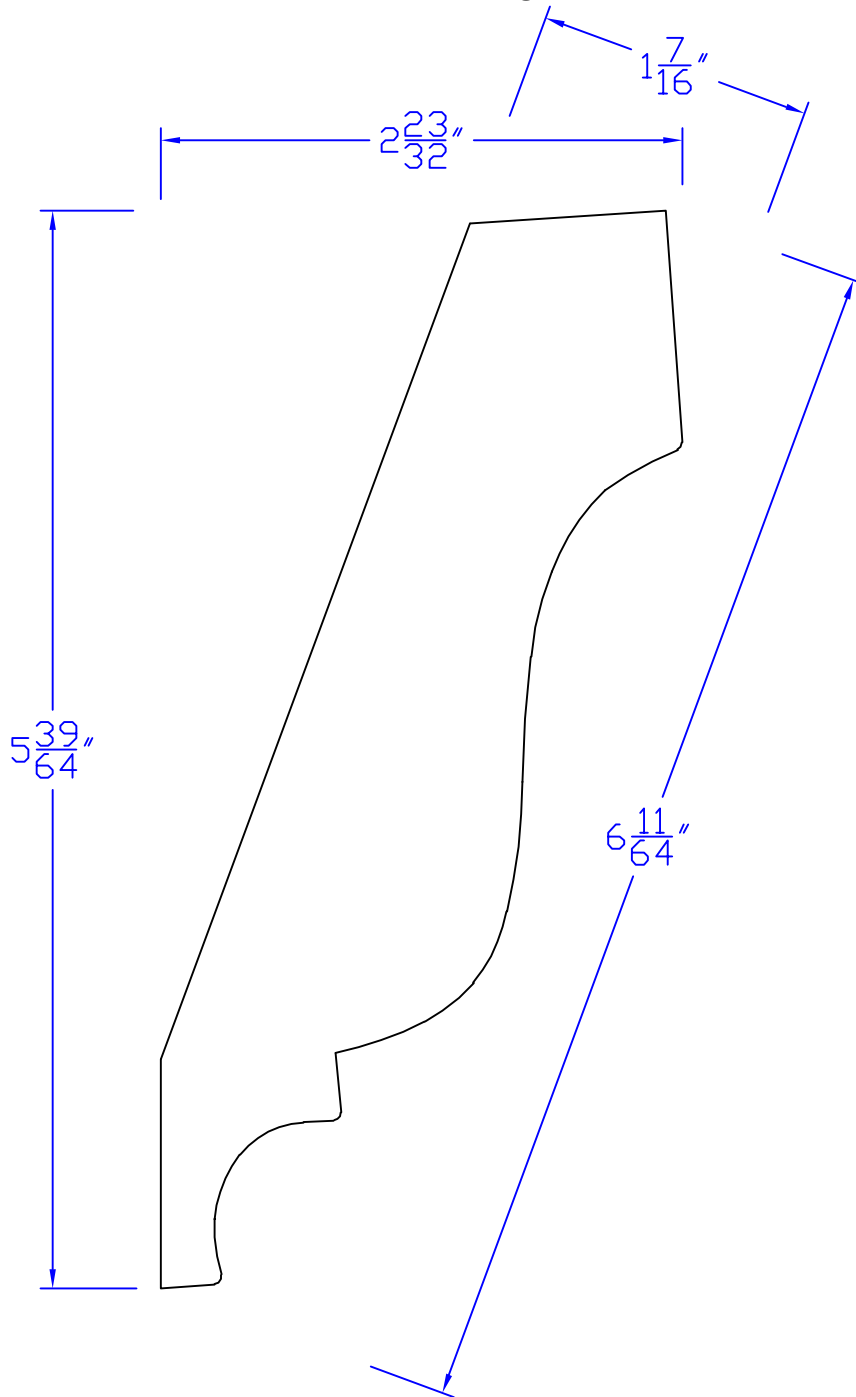

# Creative Woodworking N.W., Inc.

1036 S.E. Taylor \* Portland, Oregon 97214  
Phone:(503) 230-9265 \* Fax:(503) 232-9082  
www.Creativewoodworkingnw.com

CRWN337

$1-7/16$ " x  $6-11/64$ "

©2007 Creative Woodworking N. W., Inc. All Rights Reserved