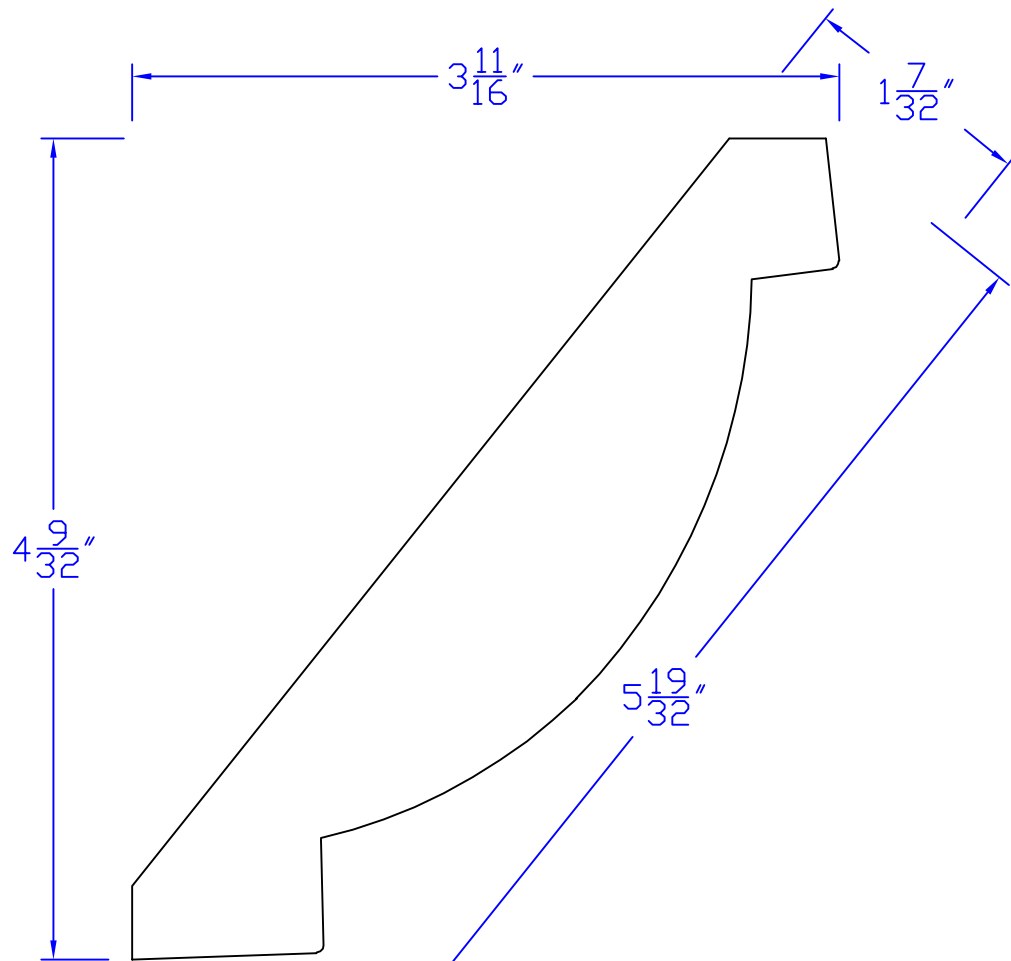

Creative Woodworking N.W., Inc.

1036 S.E. Taylor * Portland, Oregon 97214
Phone:(503) 230-9265 * Fax:(503) 232-9082
www.Creativewoodworkingnw.com

CRWN354
 $1-7/32$ " x $5-19/32$ "