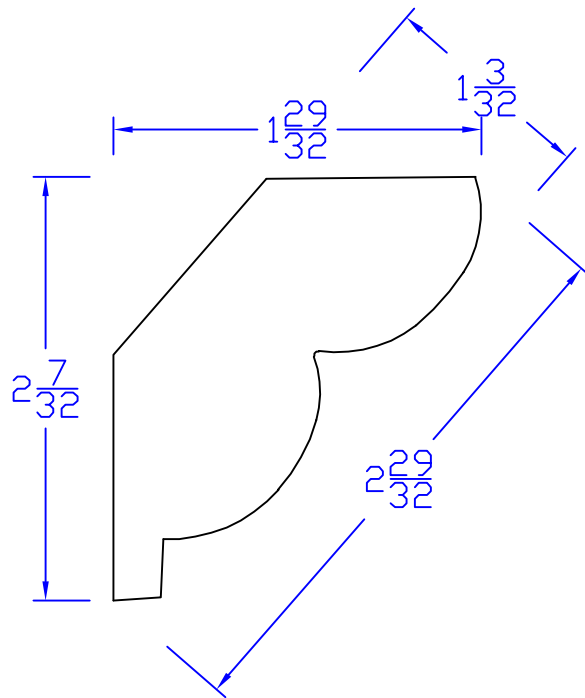

Creative Woodworking N.W., Inc.

1036 S.E. Taylor * Portland, Oregon 97214
Phone:(503) 230-9265 * Fax:(503) 232-9082
www.Creativewoodworkingnw.com

CRWN356

$1 - 3/32'' \times 2 - 29/32''$