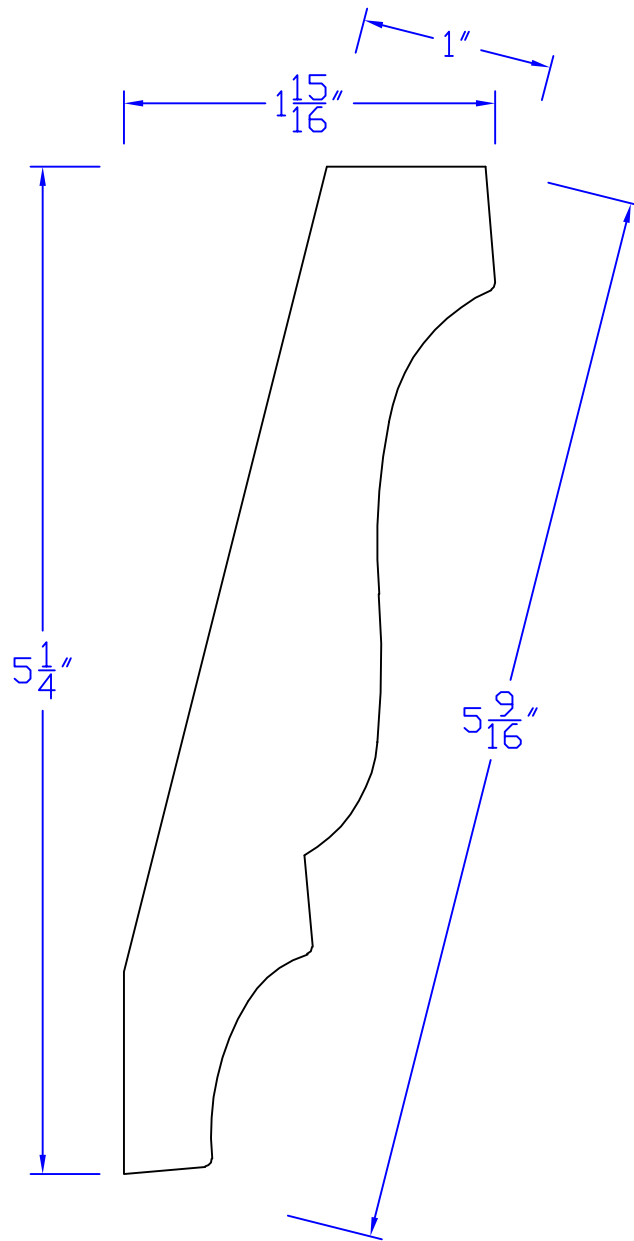

# Creative Woodworking N.W., Inc.

1036 S.E. Taylor \* Portland, Oregon 97214  
Phone:(503) 230-9265 \* Fax:(503) 232-9082  
www.Creativewoodworkingnw.com

CRWN357  
1" x 5-9/16"