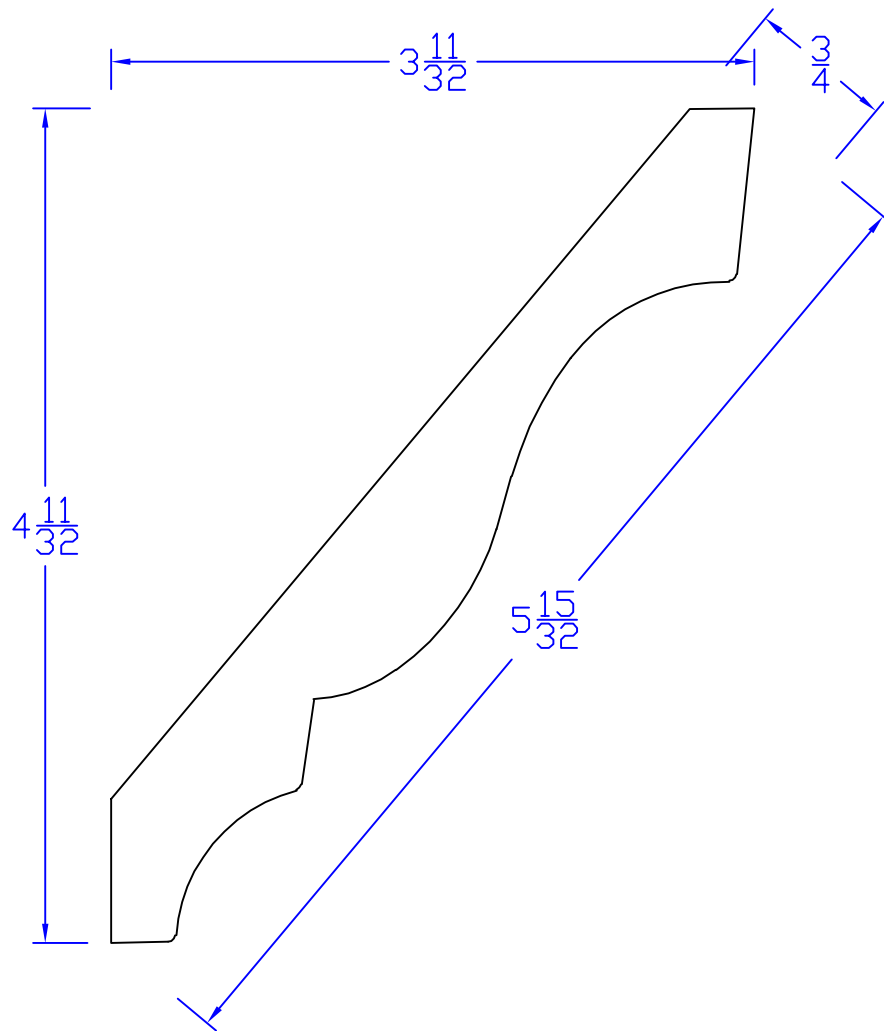

# Creative Woodworking N.W., Inc.

1036 S.E. Taylor \* Portland, Oregon 97214  
Phone:(503) 230-9265 \* Fax:(503) 232-9082  
www.Creativewoodworkingnw.com

CRWN358  
 $\frac{3}{4}$ " x  $5\frac{15}{32}$ "