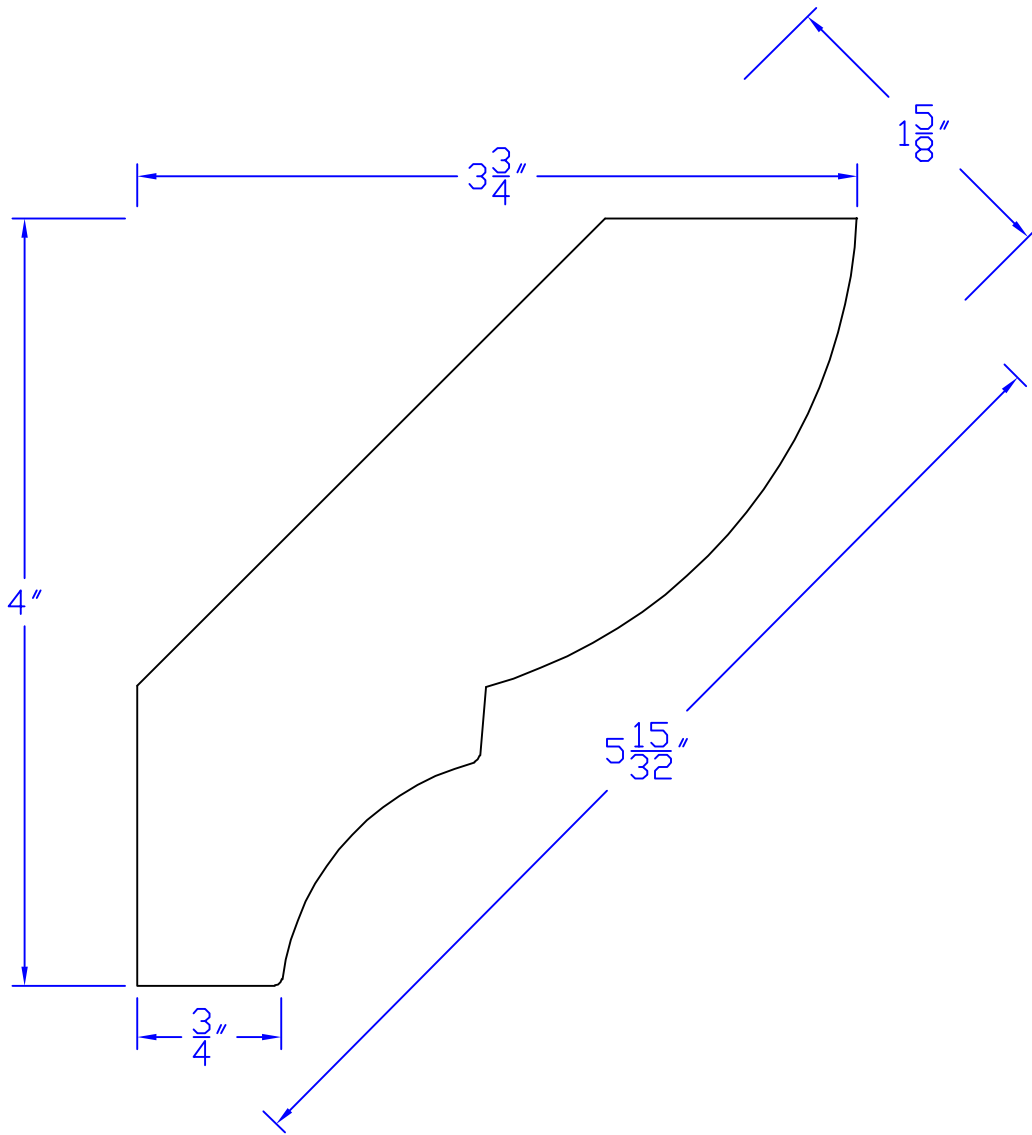

# Creative Woodworking N.W., Inc.

1036 S.E. Taylor \* Portland, Oregon 97214  
Phone:(503) 230-9265 \* Fax:(503) 232-9082  
www.Creativewoodworkingnw.com

CRWN359

$1\frac{5}{8}$ " x  $5\frac{15}{32}$ "