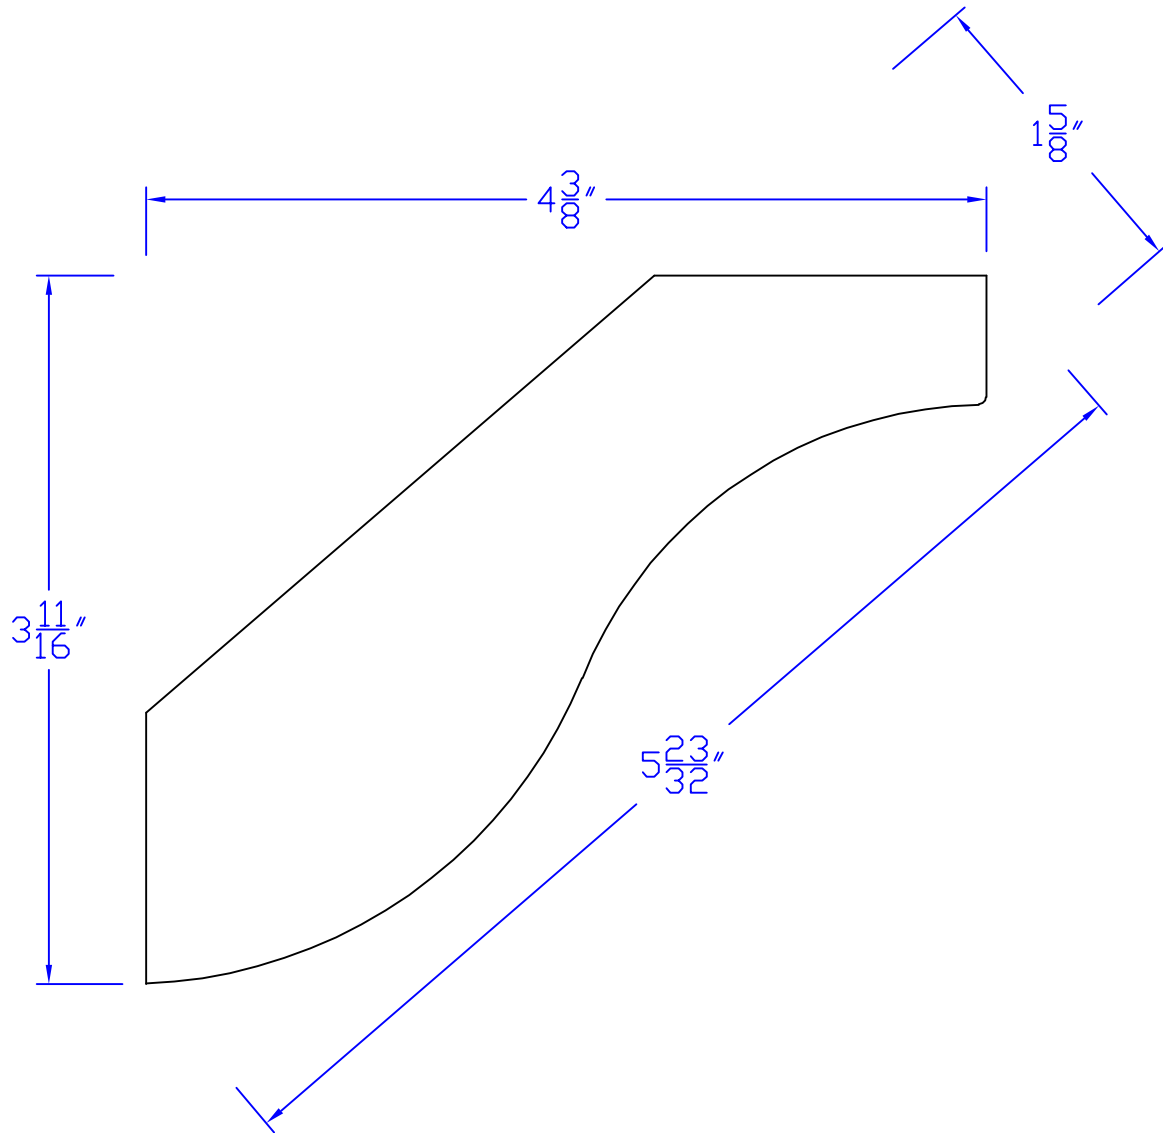

# Creative Woodworking N.W., Inc.

1036 S.E. Taylor \* Portland, Oregon 97214  
Phone:(503) 230-9265 \* Fax:(503) 232-9082  
www.Creativewoodworkingnw.com

CRWN360  
 $1-5/8$ " x  $5-23/32$ "