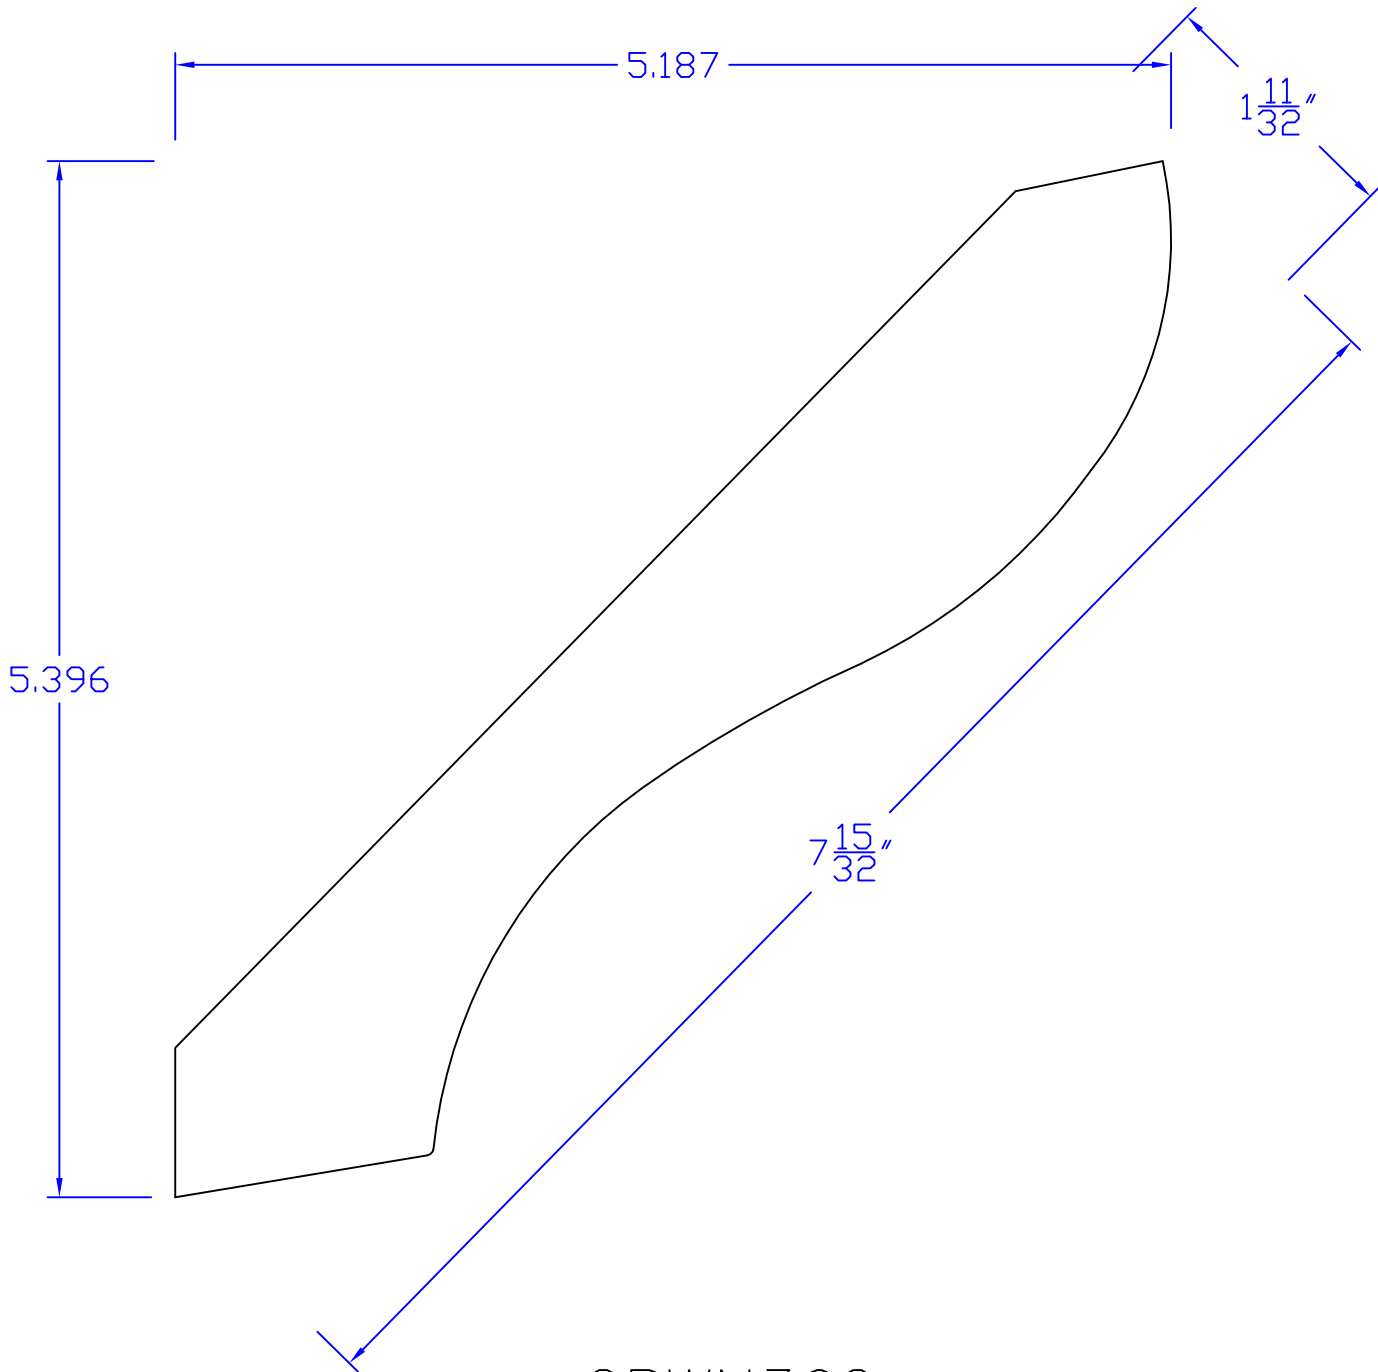

# Creative Woodworking N.W., Inc.

1036 S.E. Taylor \* Portland, Oregon 97214

Phone:(503) 230-9265 \* Fax:(503) 232-9082

www.Creativewoodworkingnw.com

CRWN362

1- $\frac{11}{32}$ " x 7- $\frac{15}{32}$ "