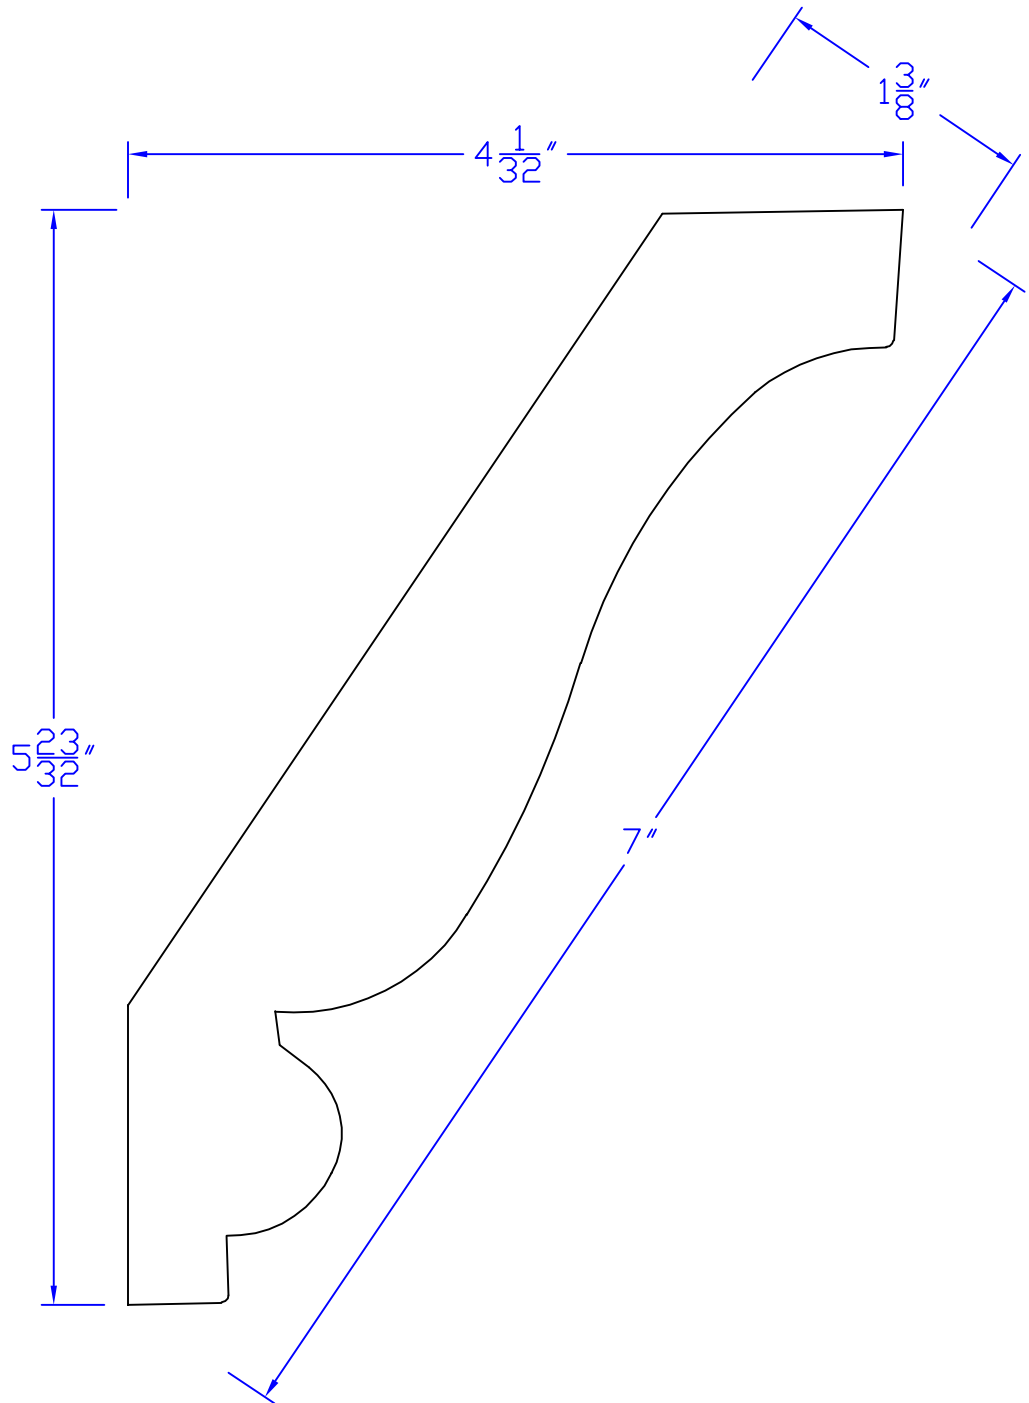

# Creative Woodworking N.W., Inc.

1036 S.E. Taylor \* Portland, Oregon 97214  
Phone:(503) 230-9265 \* Fax:(503) 232-9082  
www.Creativewoodworkingnw.com

CRWN365  
 $1\frac{3}{8}$ " x 7"