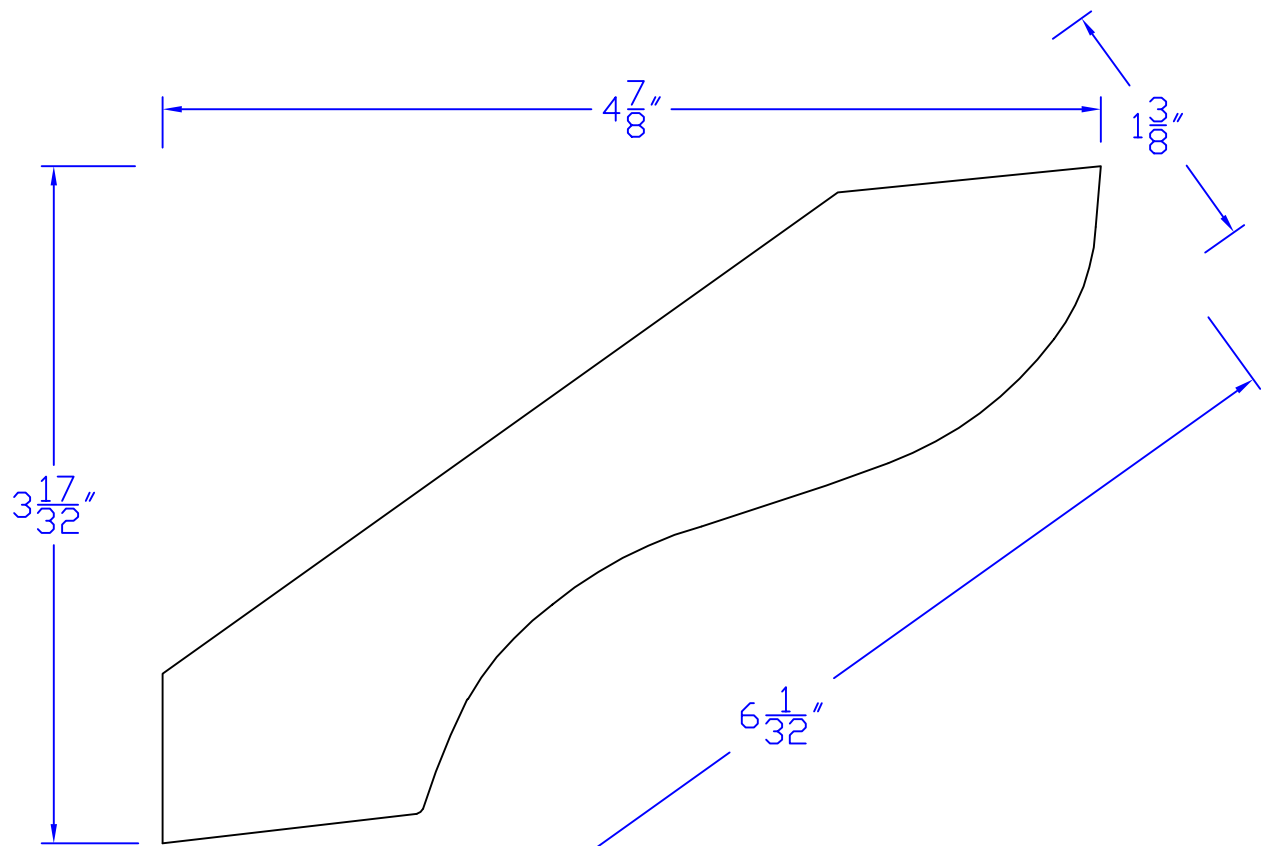

Creative Woodworking N.W., Inc.

1036 S.E. Taylor * Portland, Oregon 97214
Phone:(503) 230-9265 * Fax:(503) 232-9082
www.Creativewoodworkingnw.com

CRWN370
 $1-3/8$ " x $6-1/32$ "