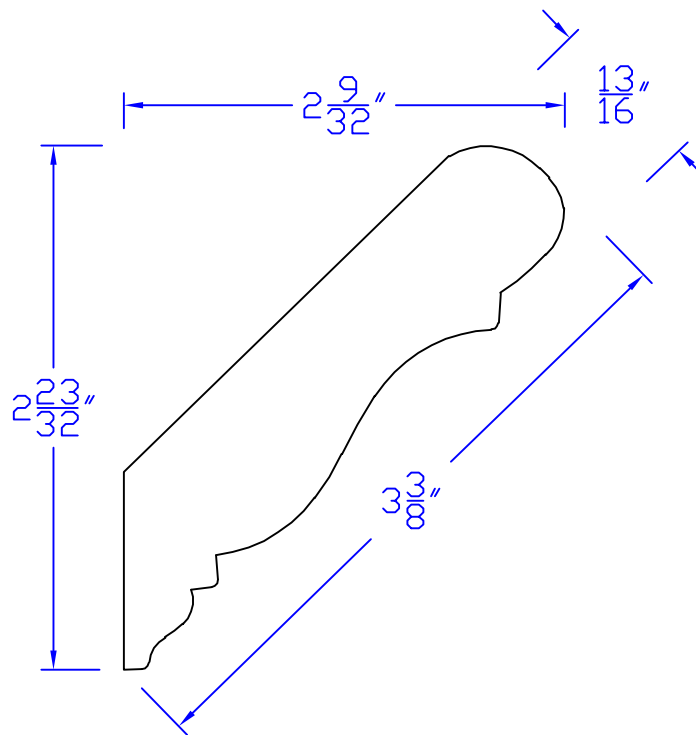

Creative Woodworking N.W., Inc.

1036 S.E. Taylor * Portland, Oregon 97214
Phone:(503) 230-9265 * Fax:(503) 232-9082
www.Creativewoodworkingnw.com

CRWN372
 $\frac{13}{16}$ " x $3\frac{3}{8}$ "