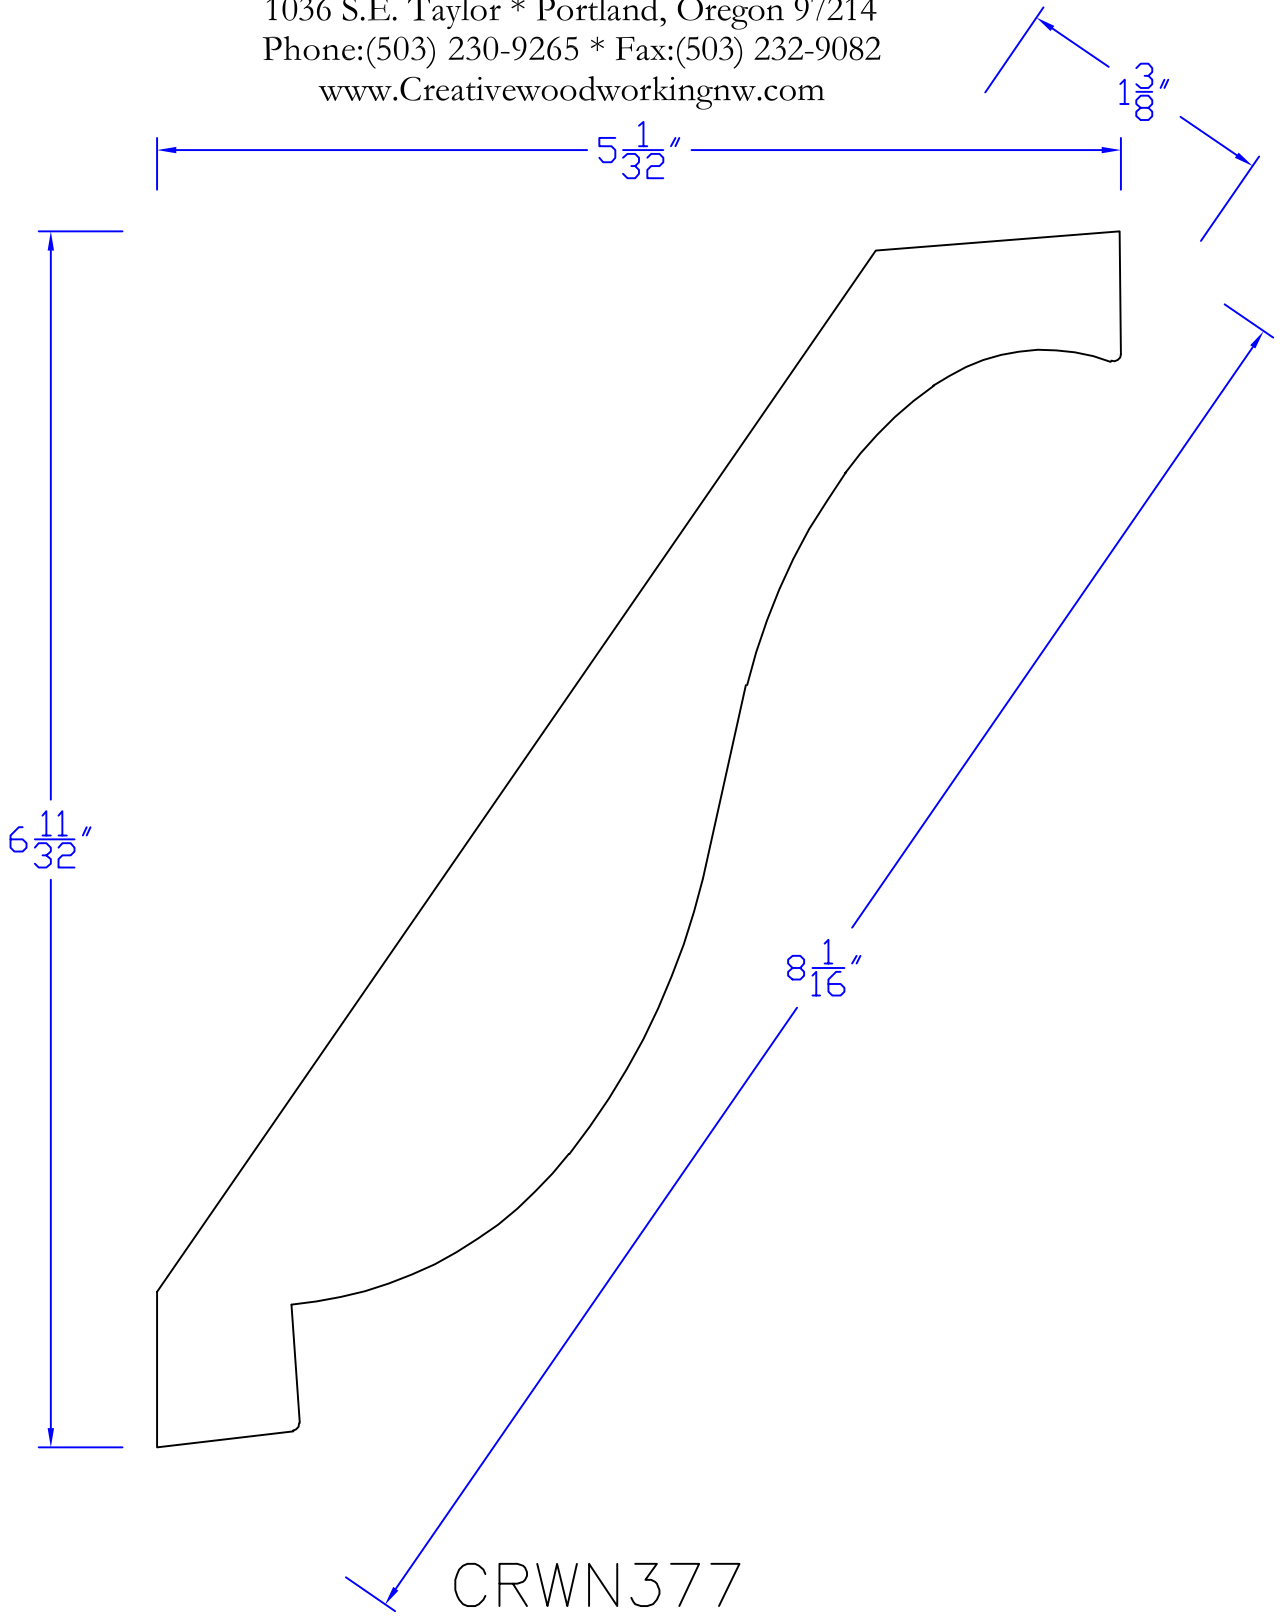

Creative Woodworking N.W., Inc.

1036 S.E. Taylor * Portland, Oregon 97214
Phone:(503) 230-9265 * Fax:(503) 232-9082
www.Creativewoodworkingnw.com

CRWN377
 $1 - 3/8$ " x $8 - 1/16$ "