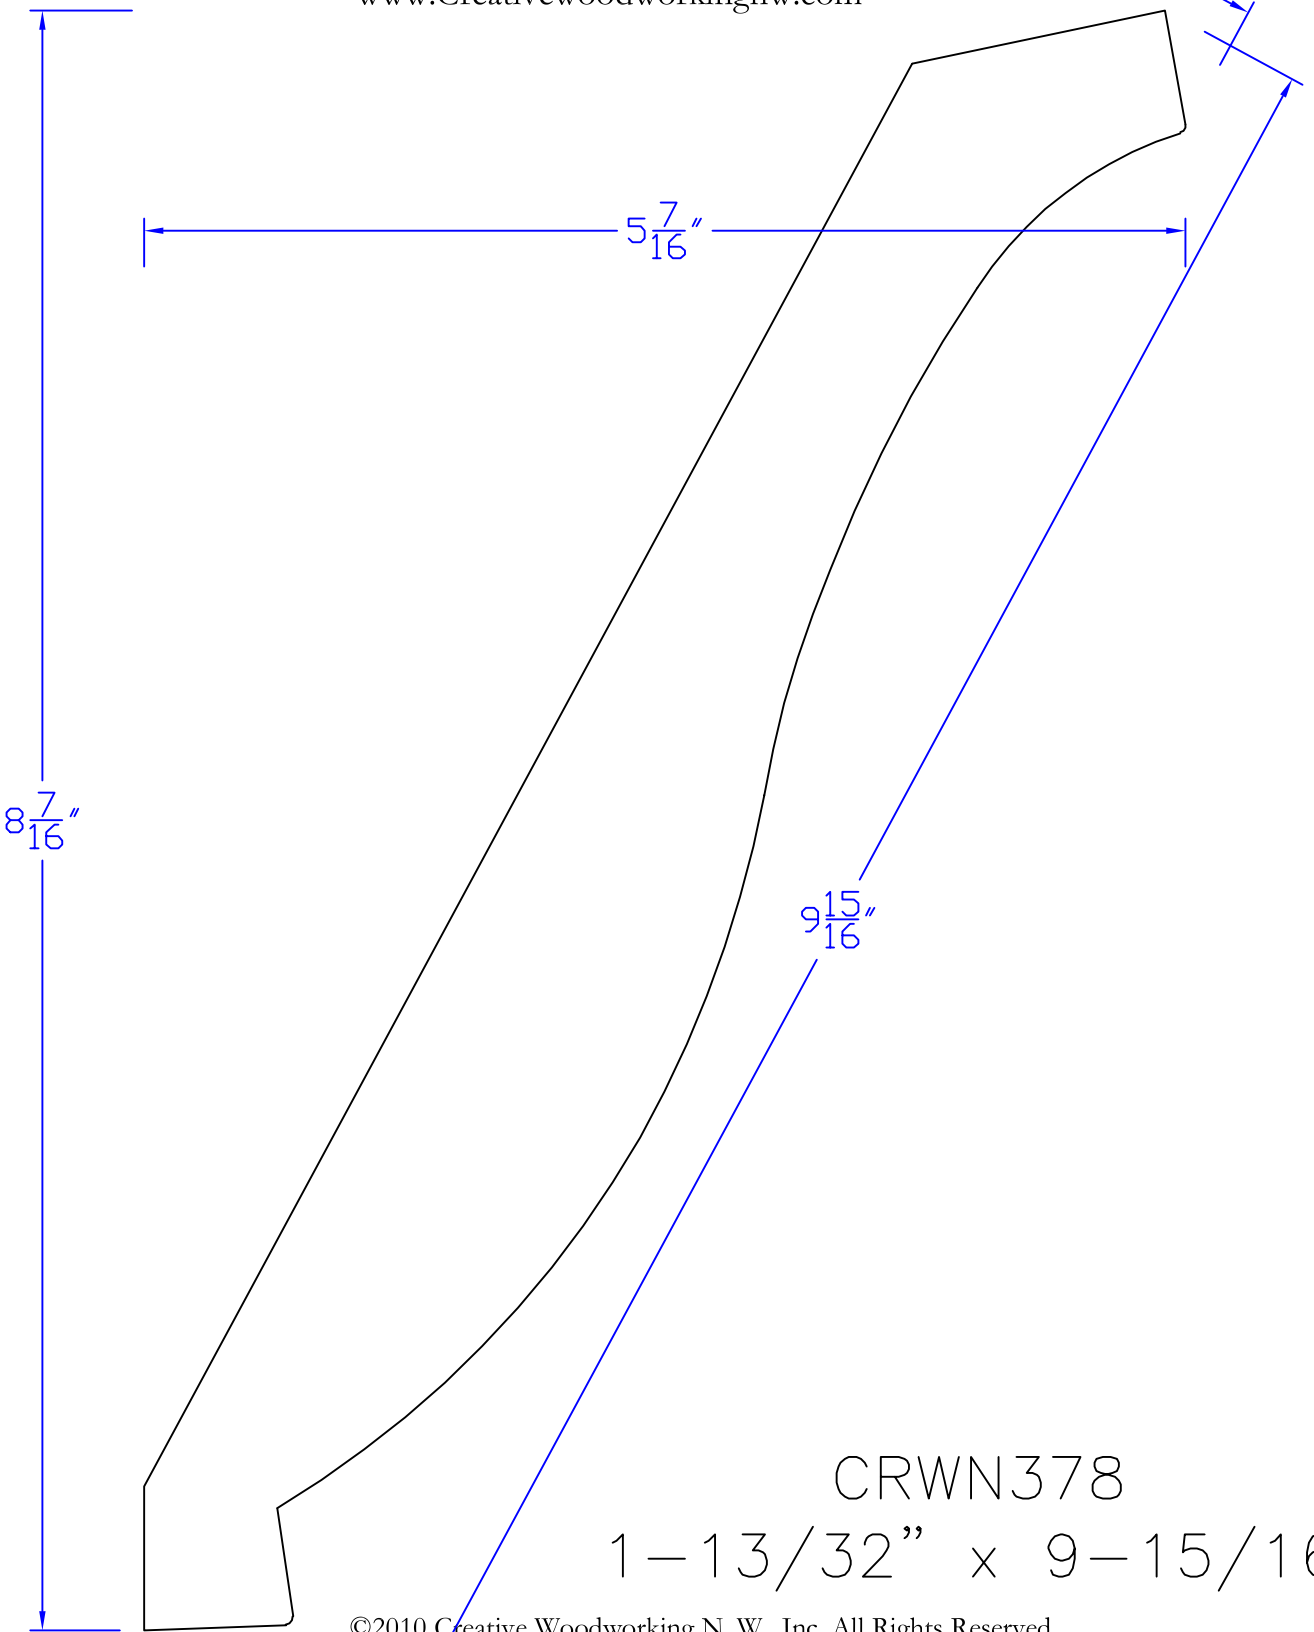

Creative Woodworking N.W., Inc.

1036 S.E. Taylor * Portland, Oregon 97214
Phone:(503) 230-9265 * Fax:(503) 232-9082
www.Creativewoodworkingnw.com

CRWN378

1- $13/32$ " x 9- $15/16$ "