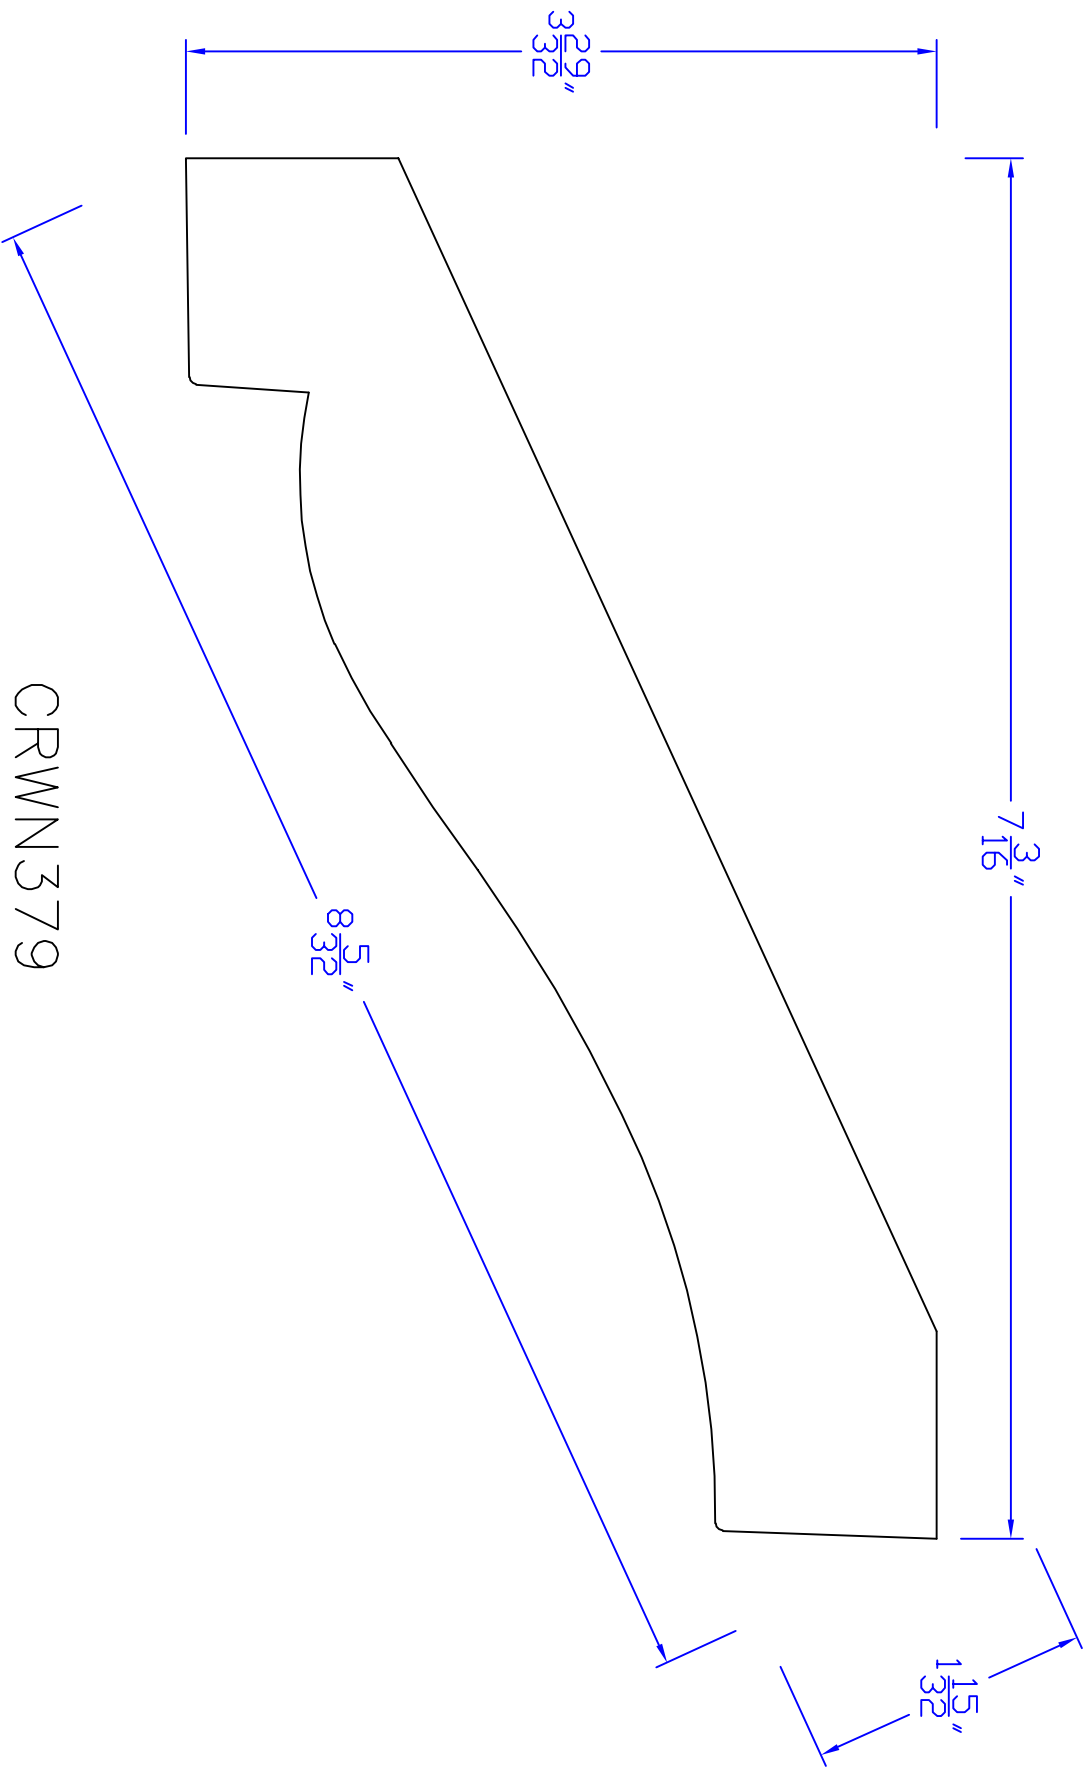

Creative Woodworking N.W., Inc.

1036 S.E. Taylor * Portland, Oregon 97214
Phone:(503) 230-9265 * Fax:(503) 232-9082
www.Creativewoodworkingnw.com

CRWN379

1-13/32" X 8-5/32"