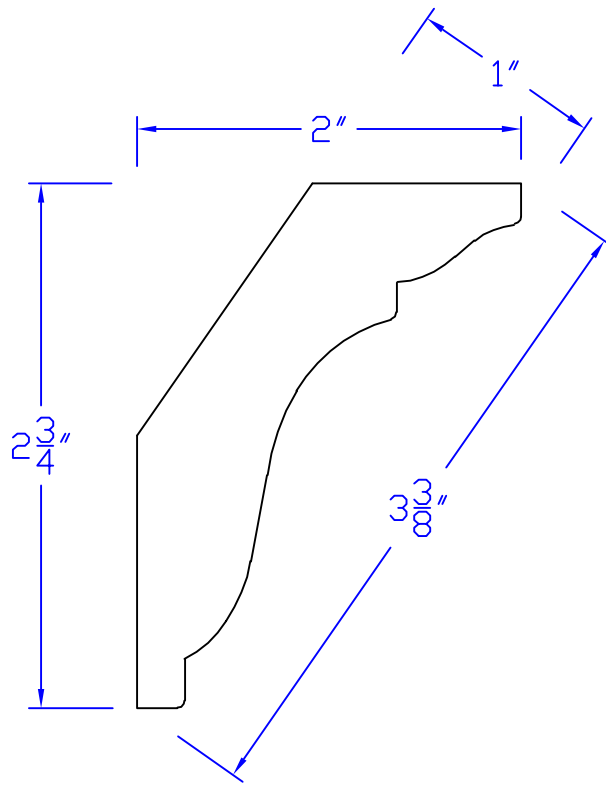

# Creative Woodworking N.W., Inc.

1036 S.E. Taylor \* Portland, Oregon 97214  
Phone:(503) 230-9265 \* Fax:(503) 232-9082  
www.Creativewoodworkingnw.com

CRWN383  
1" x  $3\frac{3}{8}$ "