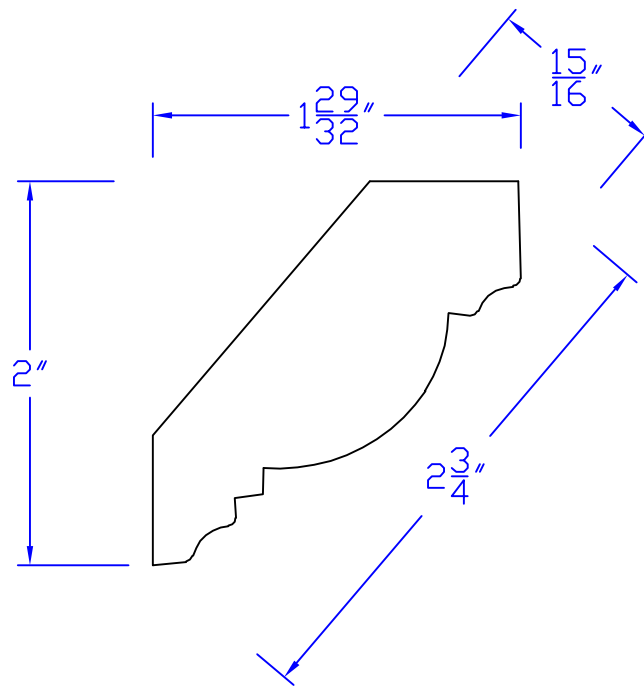

Creative Woodworking N.W., Inc.

1036 S.E. Taylor * Portland, Oregon 97214
Phone:(503) 230-9265 * Fax:(503) 232-9082
www.Creativewoodworkingnw.com

CRWN384
15/16" x 2-3/4"