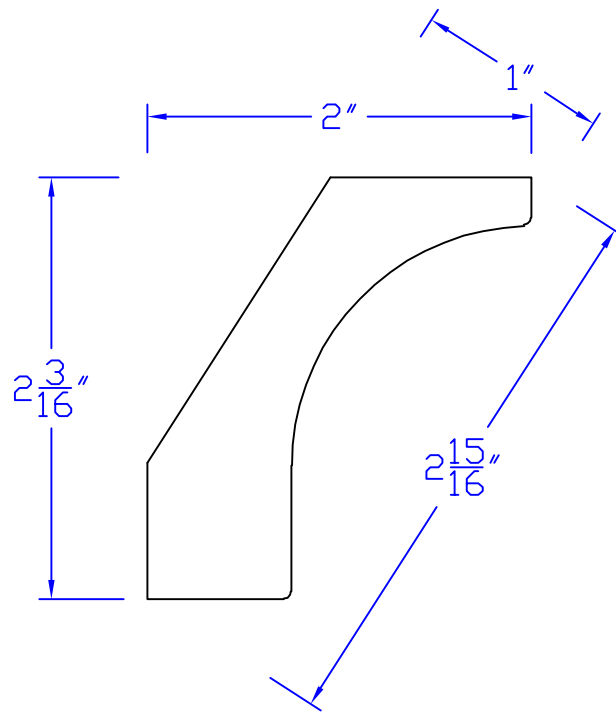

# Creative Woodworking N.W., Inc.

1036 S.E. Taylor \* Portland, Oregon 97214  
Phone:(503) 230-9265 \* Fax:(503) 232-9082  
www.Creativewoodworkingnw.com

CRWN387  
1" x 2-15/16"