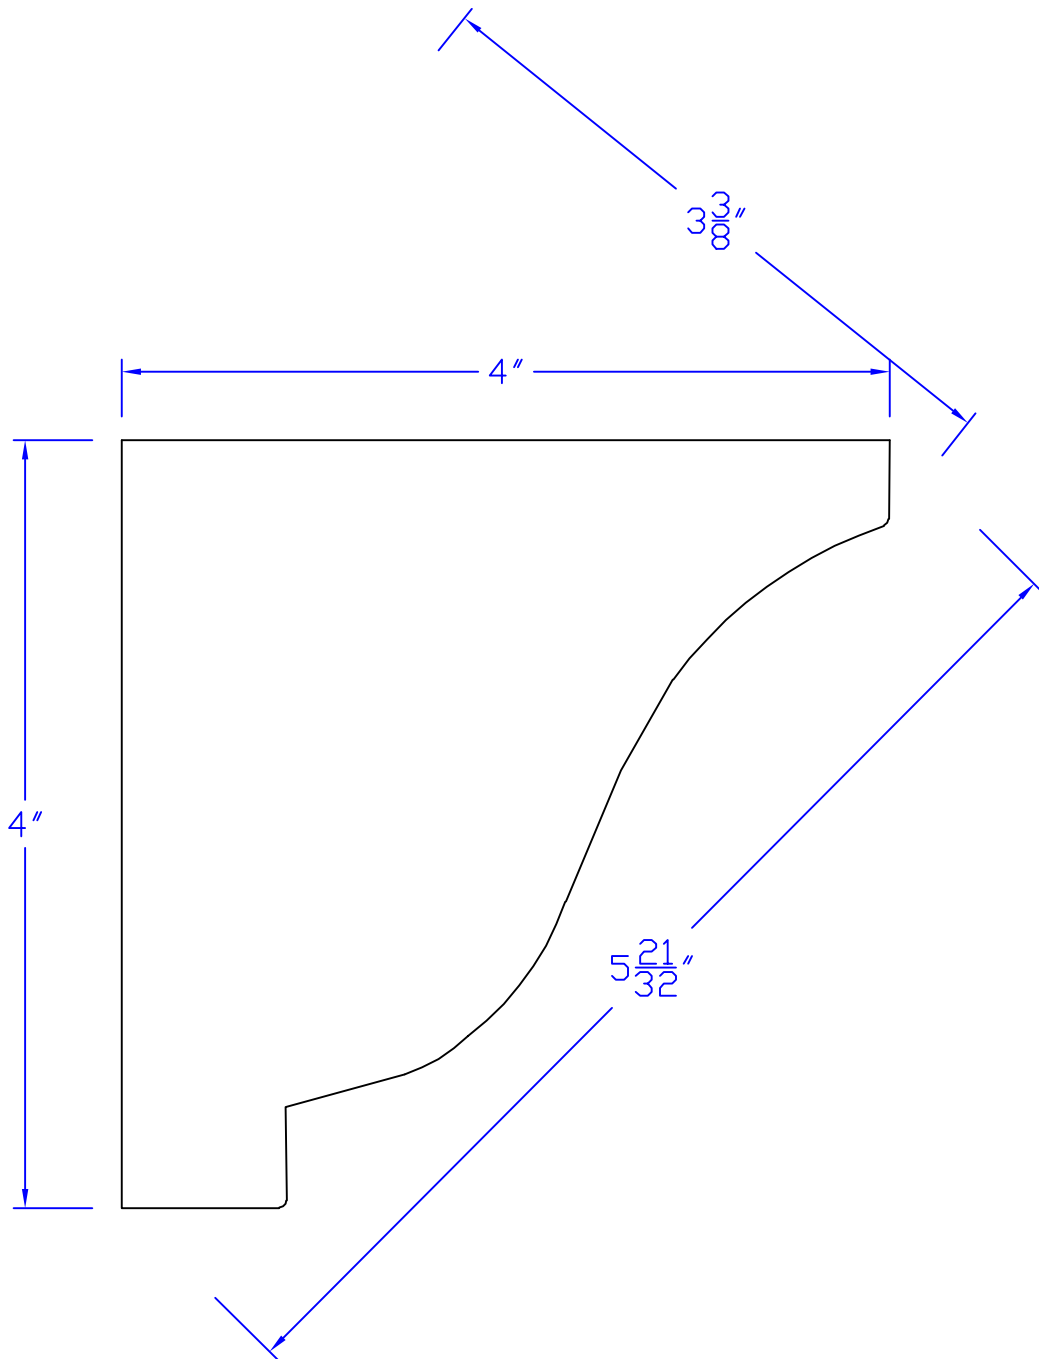

Creative Woodworking N.W., Inc.

1036 S.E. Taylor * Portland, Oregon 97214
Phone:(503) 230-9265 * Fax:(503) 232-9082
www.Creativewoodworkingnw.com

CRWN388

3-3/8" x 5-21/32"

SHAPER ONLY

©2011 Creative Woodworking N. W., Inc. All Rights Reserved