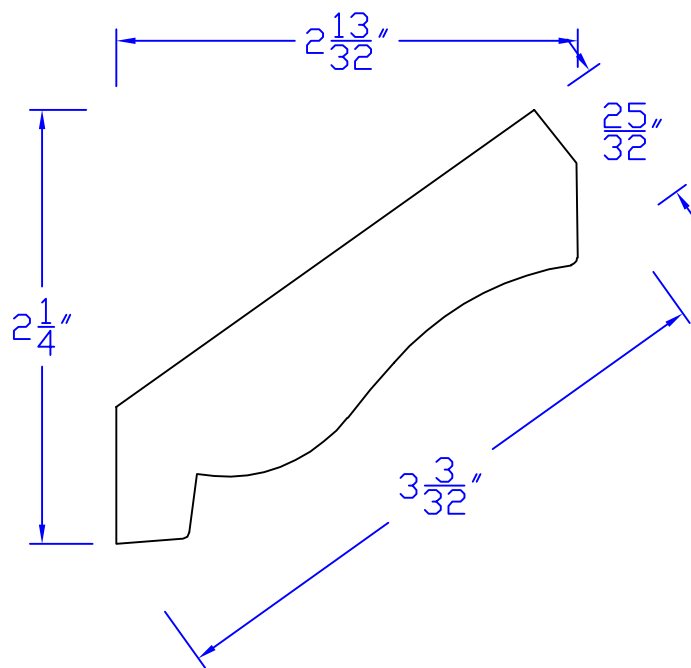

# Creative Woodworking N.W., Inc.

1036 S.E. Taylor \* Portland, Oregon 97214  
Phone:(503) 230-9265 \* Fax:(503) 232-9082  
www.Creativewoodworkingnw.com

CRWN390  
 $25/32" \times 3-3/32"$