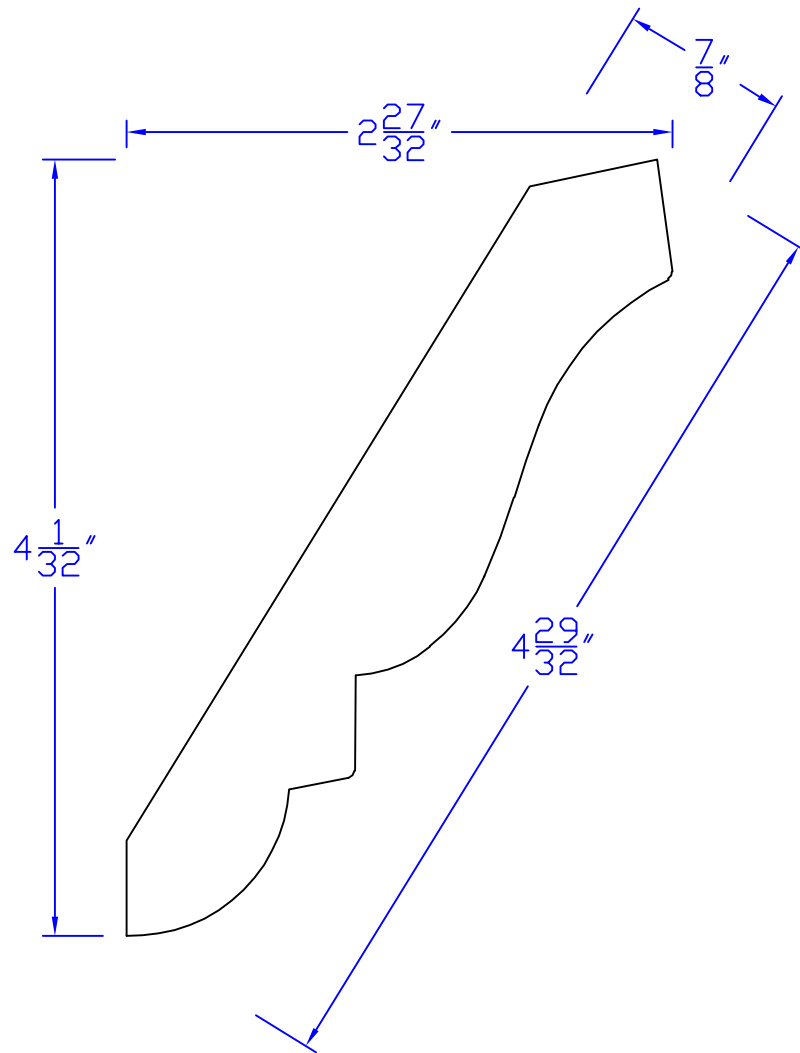

Creative Woodworking N.W., Inc.

1036 S.E. Taylor * Portland, Oregon 97214
Phone:(503) 230-9265 * Fax:(503) 232-9082
www.Creativewoodworkingnw.com

CRWN391
 $7/8" \times 4-29/32"$