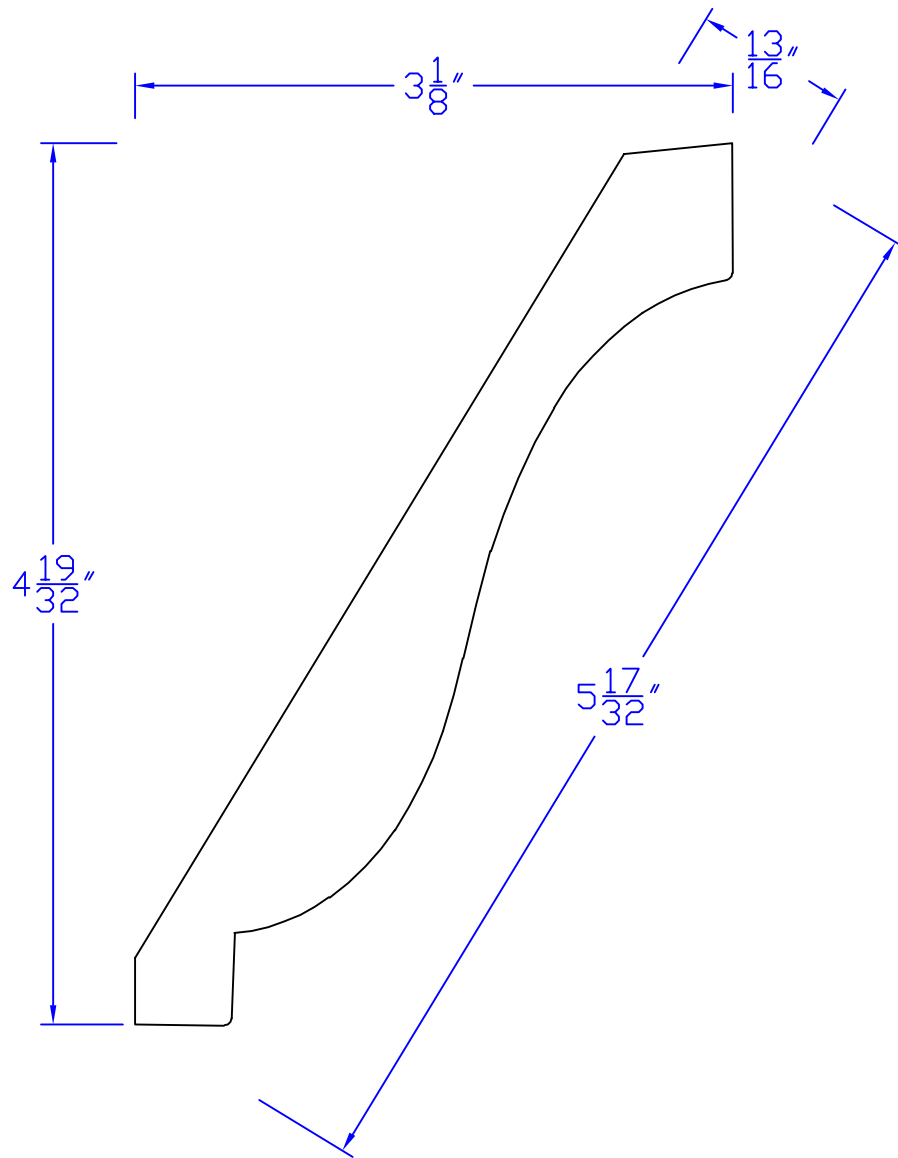

Creative Woodworking N.W., Inc.

1036 S.E. Taylor * Portland, Oregon 97214
Phone:(503) 230-9265 * Fax:(503) 232-9082
www.Creativewoodworkingnw.com

CRWN396
 $13/16$ " x $5-17/32$ "