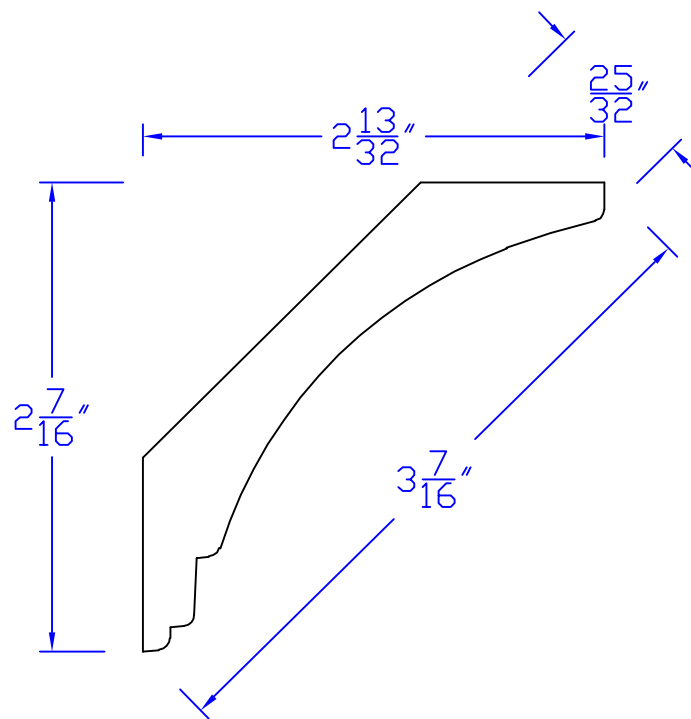

Creative Woodworking N.W., Inc.

1036 S.E. Taylor * Portland, Oregon 97214
Phone:(503) 230-9265 * Fax:(503) 232-9082
www.Creativewoodworkingnw.com

CRWN397
 $25/32" \times 3-7/16"$