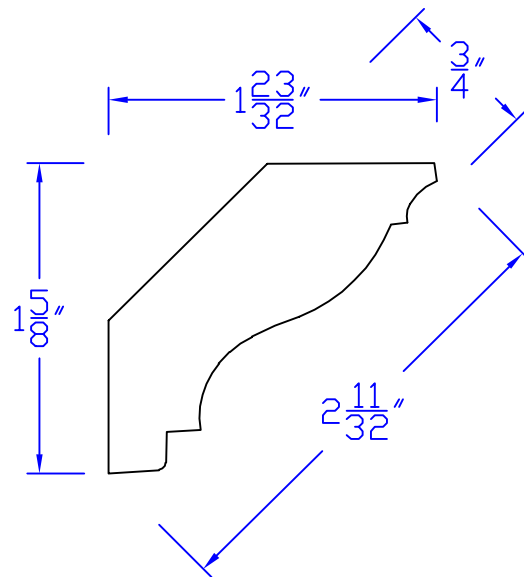

Creative Woodworking N.W., Inc.

1036 S.E. Taylor * Portland, Oregon 97214
Phone:(503) 230-9265 * Fax:(503) 232-9082
www.Creativewoodworkingnw.com

CRWN399

$\frac{3}{4}" \times 2\frac{11}{32}"$