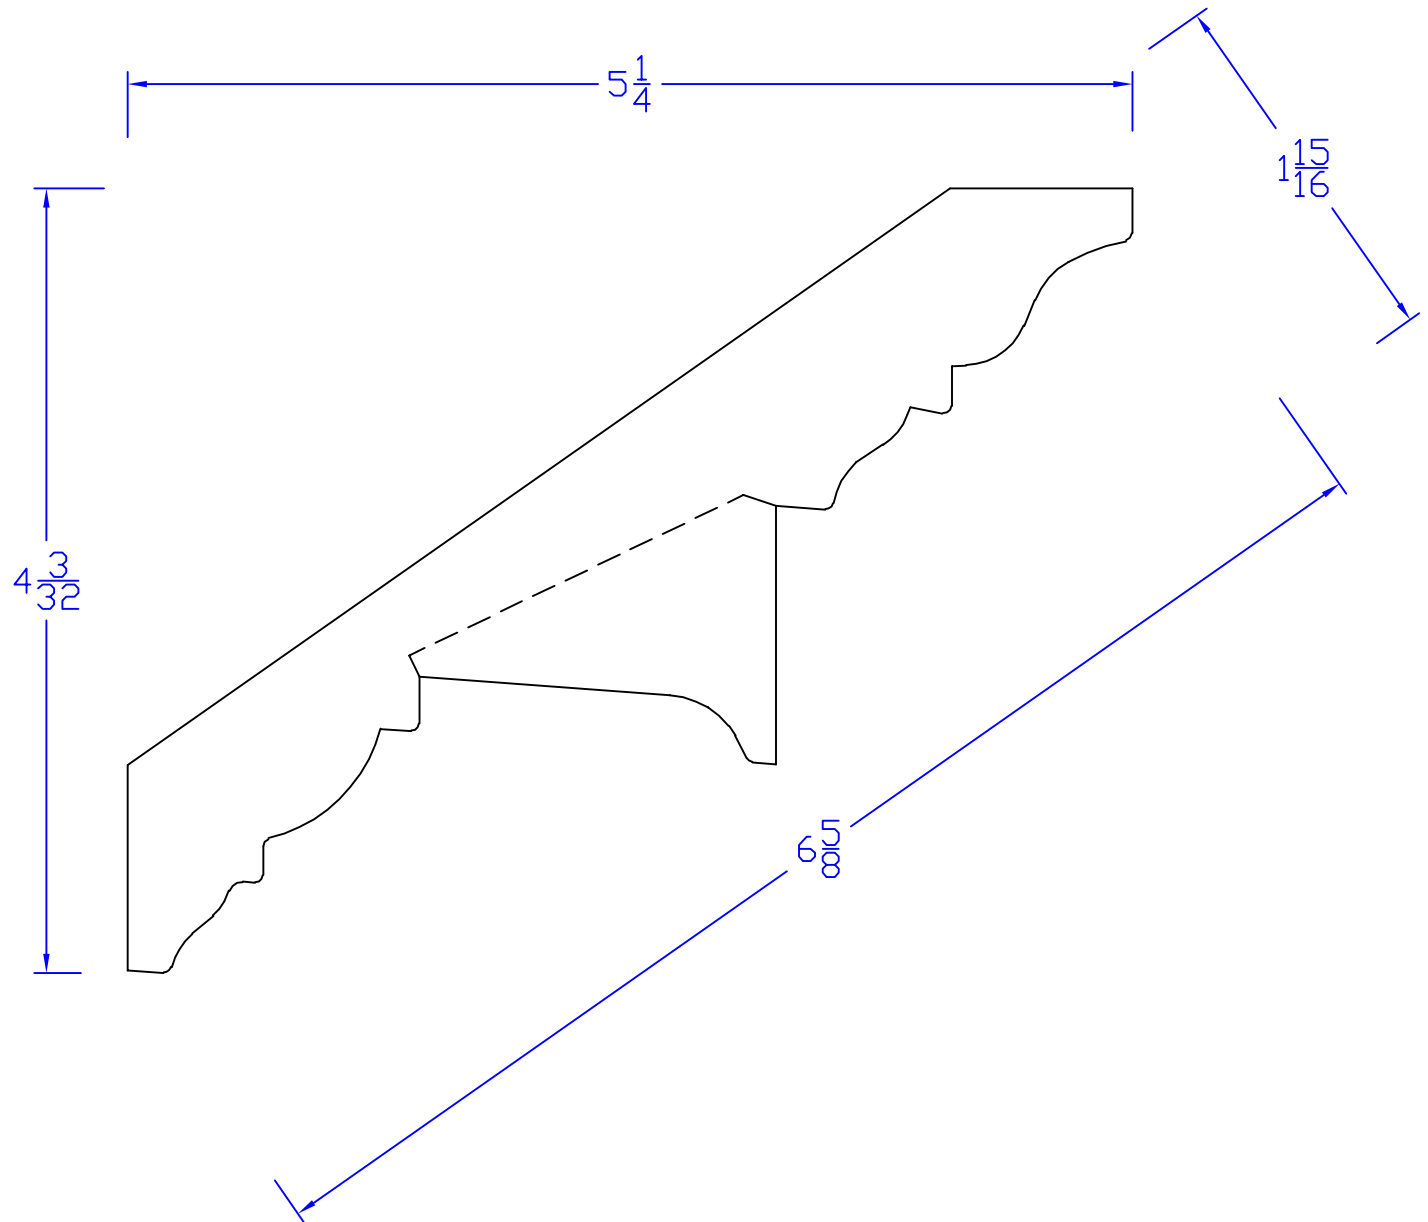

Creative Woodworking N.W., Inc.

1036 S.E. Taylor * Portland, Oregon 97214
Phone:(503) 230-9265 * Fax:(503) 232-9082
www.Creativewoodworkingnw.com

CRWN404
1-15/16" x 6-5/8"