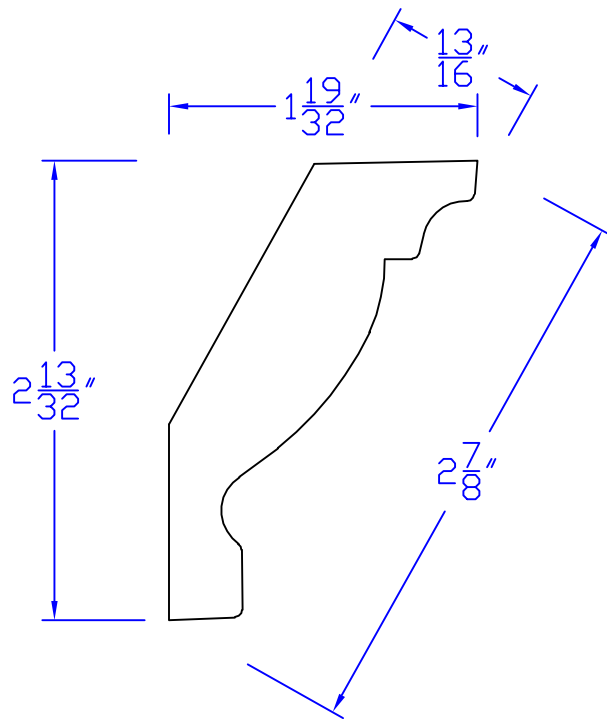

Creative Woodworking N.W., Inc.

1036 S.E. Taylor * Portland, Oregon 97214
Phone:(503) 230-9265 * Fax:(503) 232-9082
www.Creativewoodworkingnw.com

CRWN405
 $13/16"$ \times $2-7/8"$