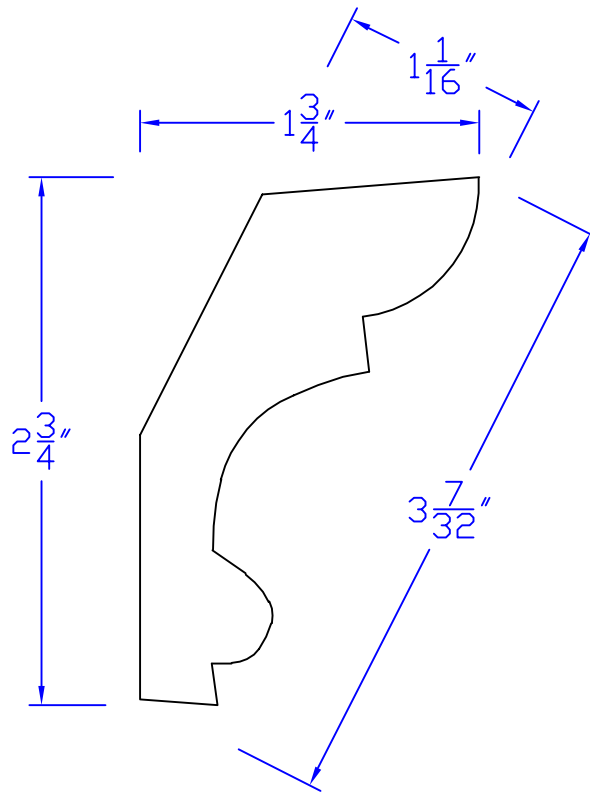

Creative Woodworking N.W., Inc.

1036 S.E. Taylor * Portland, Oregon 97214
Phone:(503) 230-9265 * Fax:(503) 232-9082
www.Creativewoodworkingnw.com

CRWN406
 $1-1/16"$ x $3-7/32"$