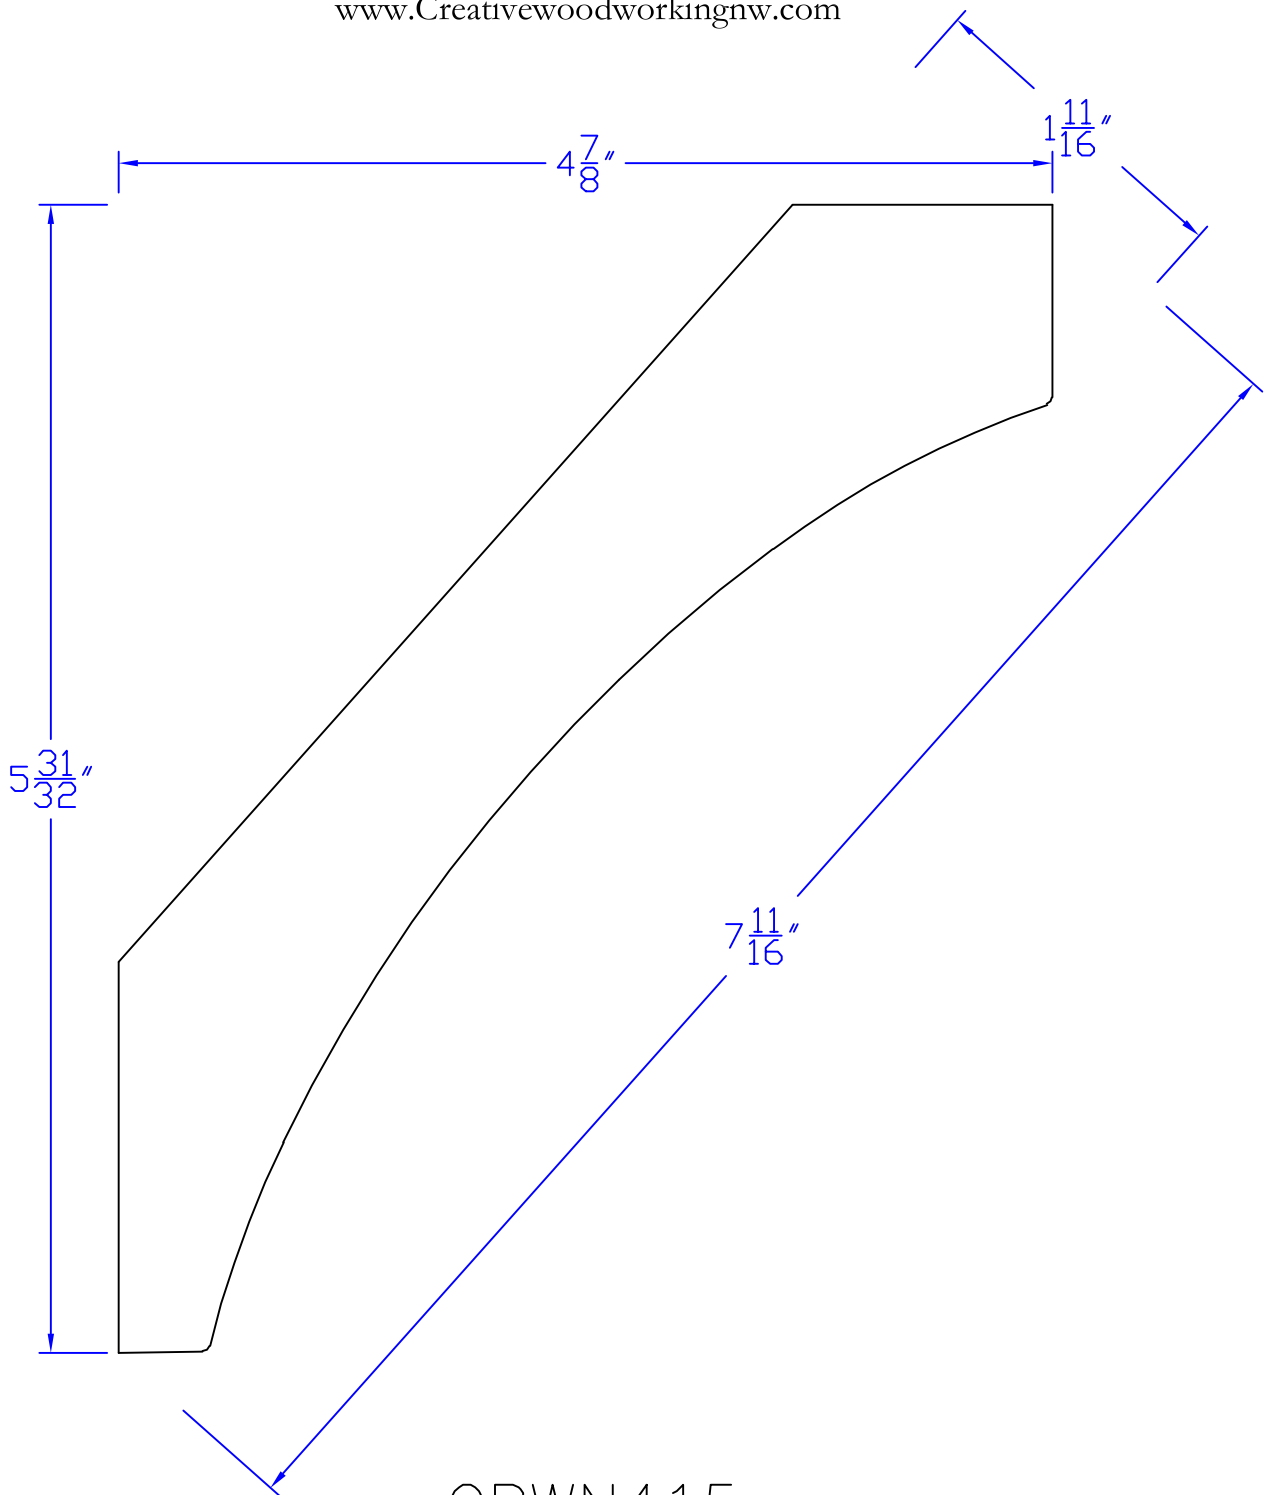

Creative Woodworking N.W., Inc.

1036 S.E. Taylor * Portland, Oregon 97214
Phone:(503) 230-9265 * Fax:(503) 232-9082
www.Creativewoodworkingnw.com

CRWN415
 $1-11/16$ " x $7-11/16$ "