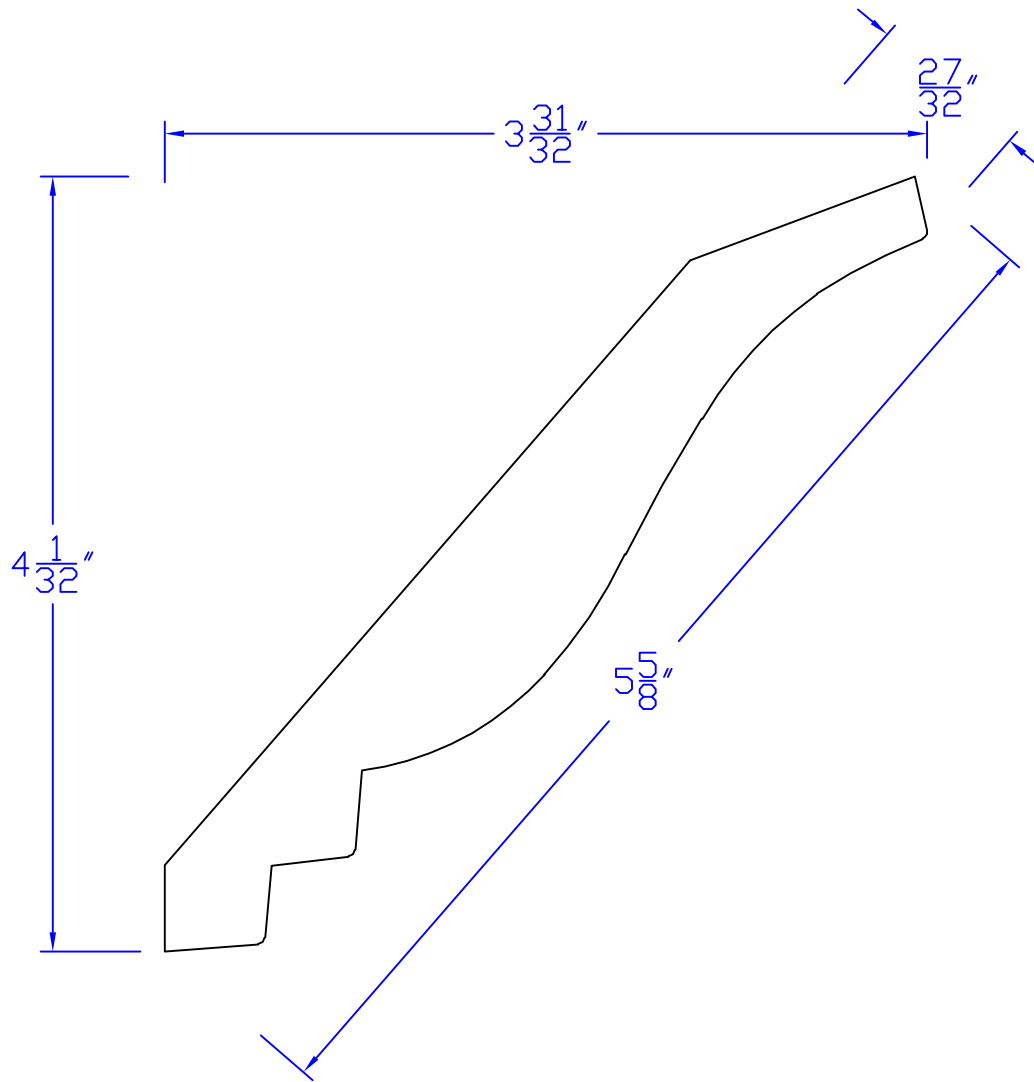

Creative Woodworking N.W., Inc.

1036 S.E. Taylor * Portland, Oregon 97214
Phone:(503) 230-9265 * Fax:(503) 232-9082
www.Creativewoodworkingnw.com

CRWN417
 $27/32$ " x $5-5/8$ "