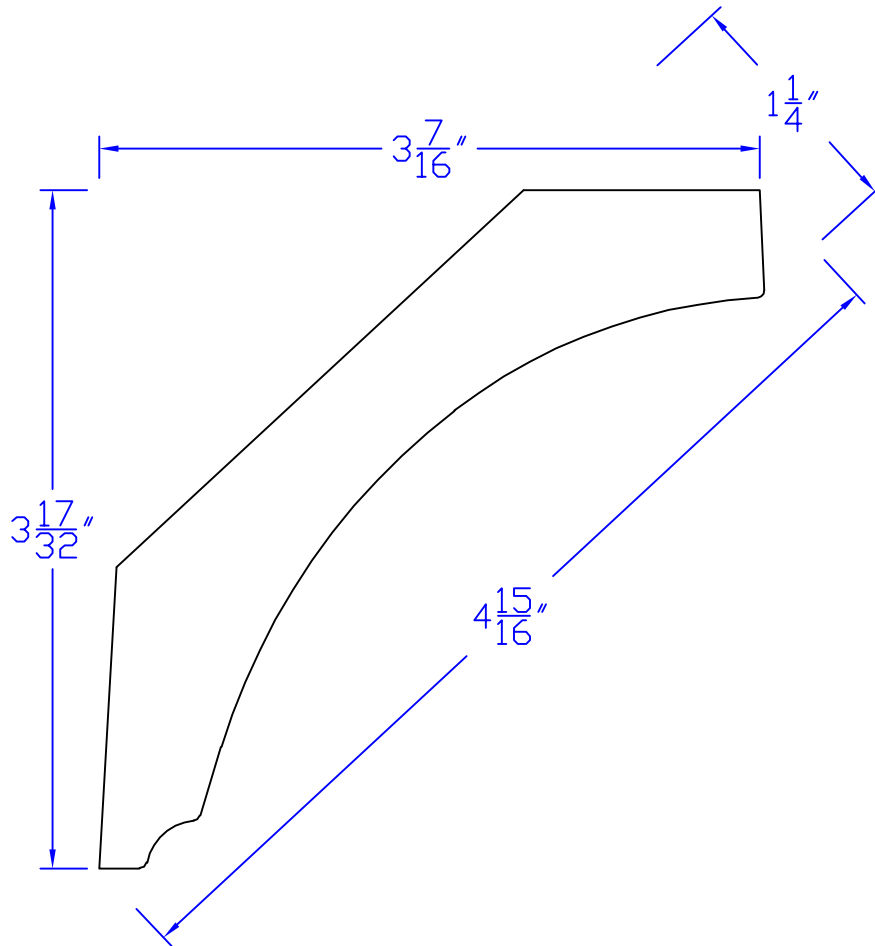

# Creative Woodworking N.W., Inc.

1036 S.E. Taylor \* Portland, Oregon 97214  
Phone:(503) 230-9265 \* Fax:(503) 232-9082  
www.Creativewoodworkingnw.com

CRWN419  
1-1/4" x 4-15/16"