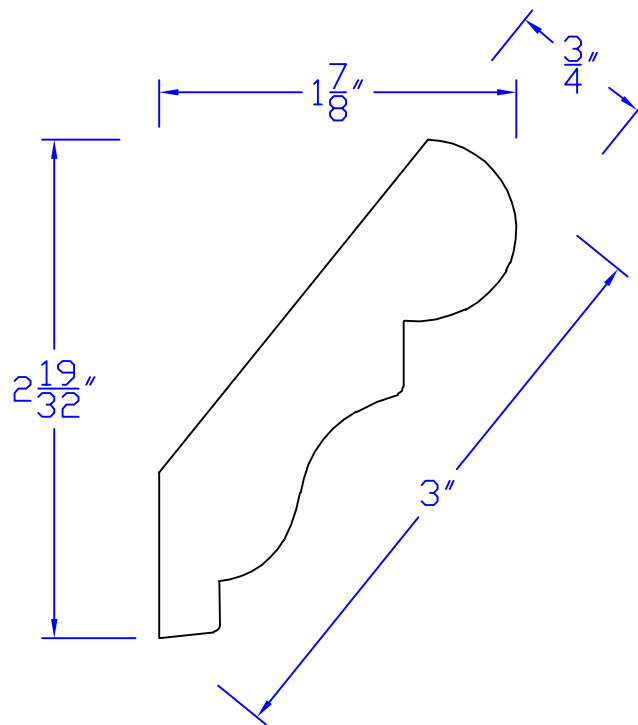

Creative Woodworking N.W., Inc.

1036 S.E. Taylor * Portland, Oregon 97214
Phone:(503) 230-9265 * Fax:(503) 232-9082
www.Creativewoodworkingnw.com

CRWN426
 $\frac{3}{4}$ " x 3"