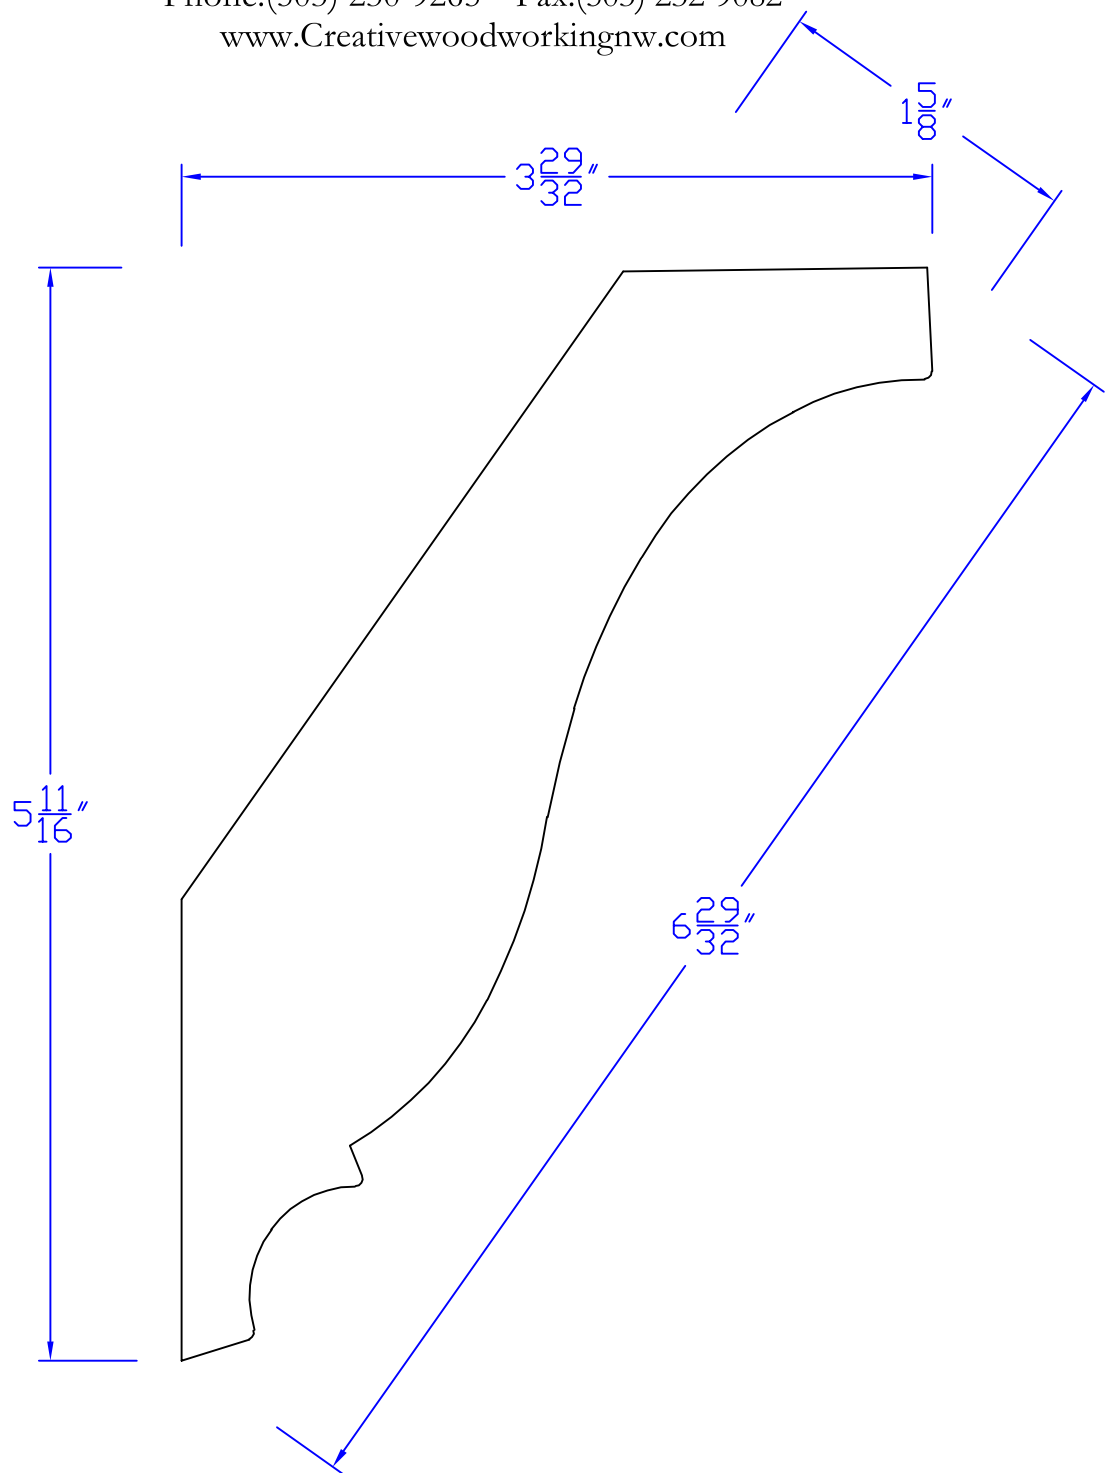

Creative Woodworking N.W., Inc.

1036 S.E. Taylor * Portland, Oregon 97214
Phone:(503) 230-9265 * Fax:(503) 232-9082
www.Creativewoodworkingnw.com

CRWN436
 $1-5/8$ " x $6-29/32$ "