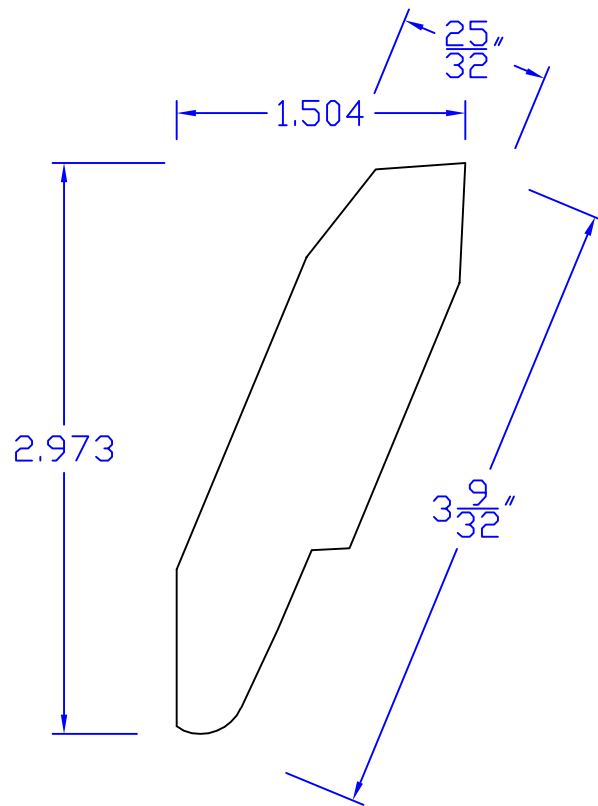

Creative Woodworking N.W., Inc.

1036 S.E. Taylor * Portland, Oregon 97214
Phone:(503) 230-9265 * Fax:(503) 232-9082
www.Creativewoodworkingnw.com

CRWN438

$25/32$ " x $3-9/32$ "