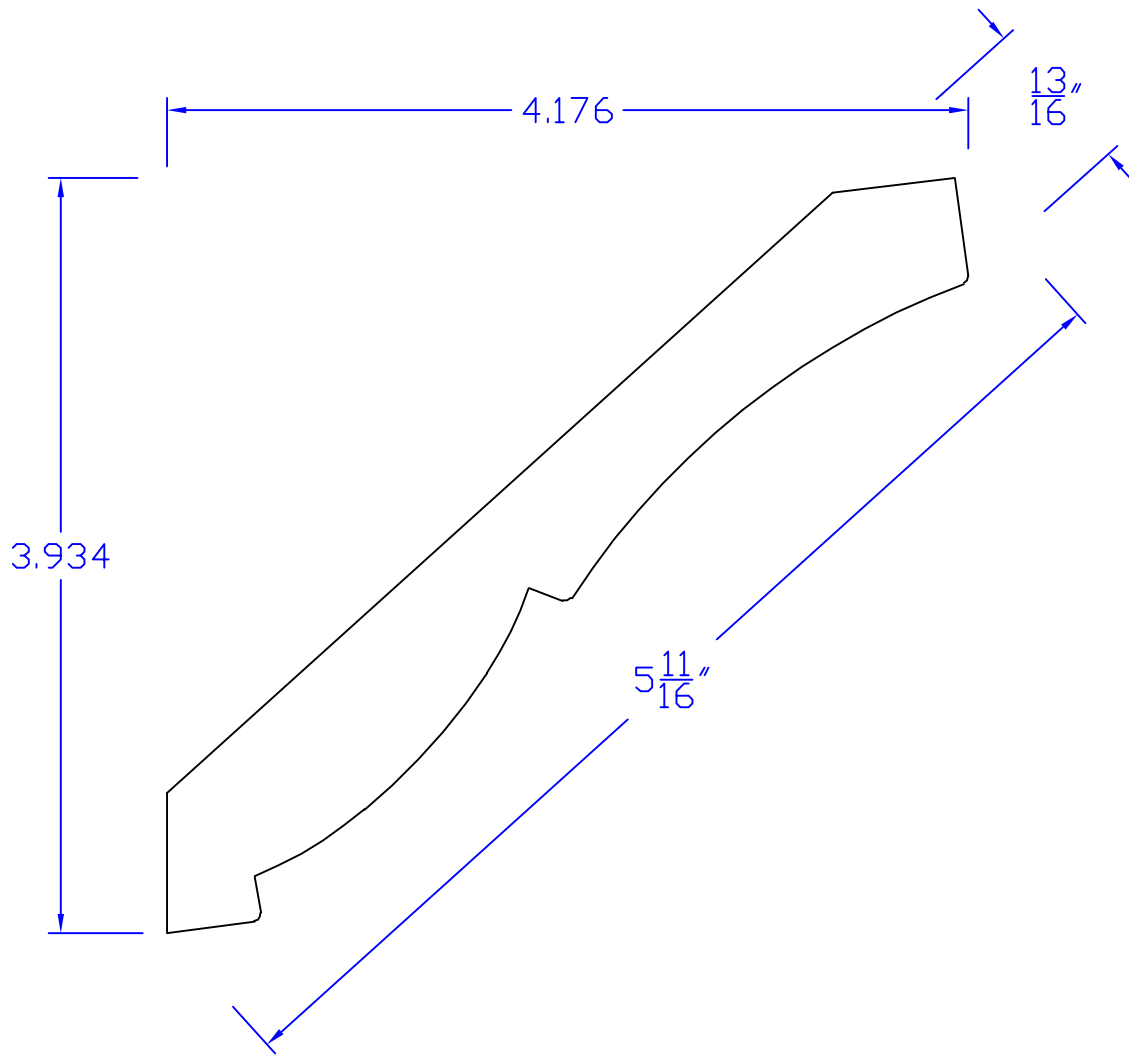

Creative Woodworking N.W., Inc.

1036 S.E. Taylor * Portland, Oregon 97214
Phone:(503) 230-9265 * Fax:(503) 232-9082
www.Creativewoodworkingnw.com

CRWN444
13/16" x 5-11/16"